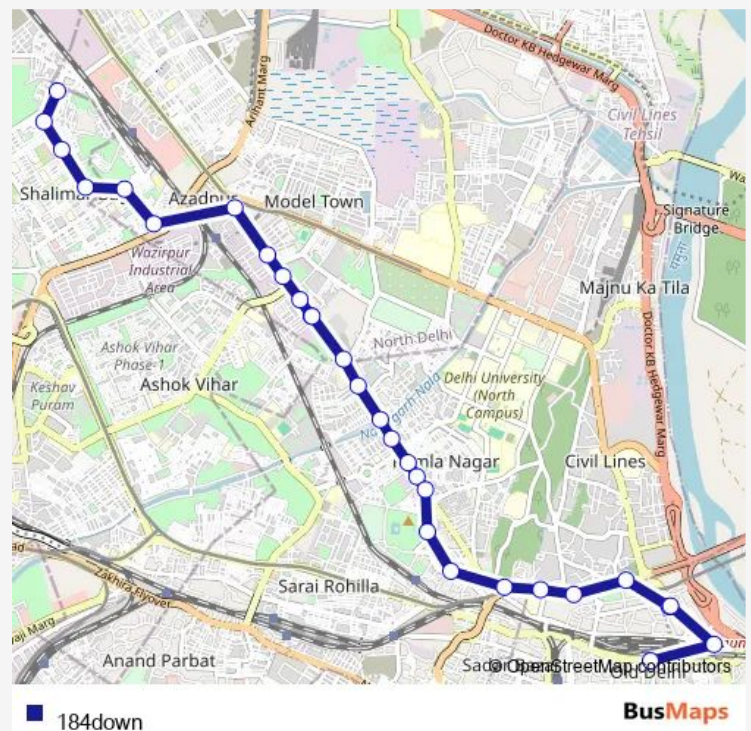

### Direction

Shalimar Bagh Desu Colony — Old Delhi Railway Station (Terminal)

29 stops

[Open route schedule](#)

Shalimar Bagh Desu Colony

Shalimar Bagh BH Block

Shalimar Bagh BJ Block

Shalimar Bagh BA Block

### Route schedule

Shalimar Bagh Desu Colony — Old Delhi Railway Station (Terminal)

Monday 08:07

Tuesday 08:07

Wednesday 08:07

Thursday 08:07

Friday 08:07

Saturday 08:07

### Route info

Direction: Shalimar Bagh Desu Colony

Stops: 29

Trip Duration: 0 hour 48 min

184down

Ice Factory (Nityanand Marg)

St Stephen Hospital

Tees Hazari Court