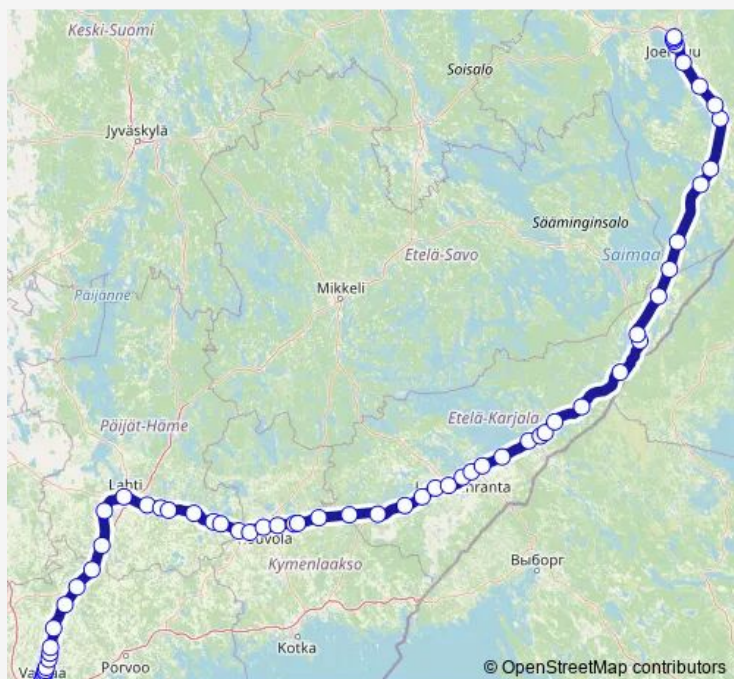

### Route schedule

Helsinki — Joensuu

Monday 18:29

Tuesday 18:29

Wednesday 18:29

Thursday 18:29

Friday 18:29

Saturday 18:29

### Route info

Direction: Helsinki

Stops: 69

Trip Duration: 4 hour 45 min

■ IC 11 — Helsinki - Joensuu

Sipilä

Henna

Hakosilta