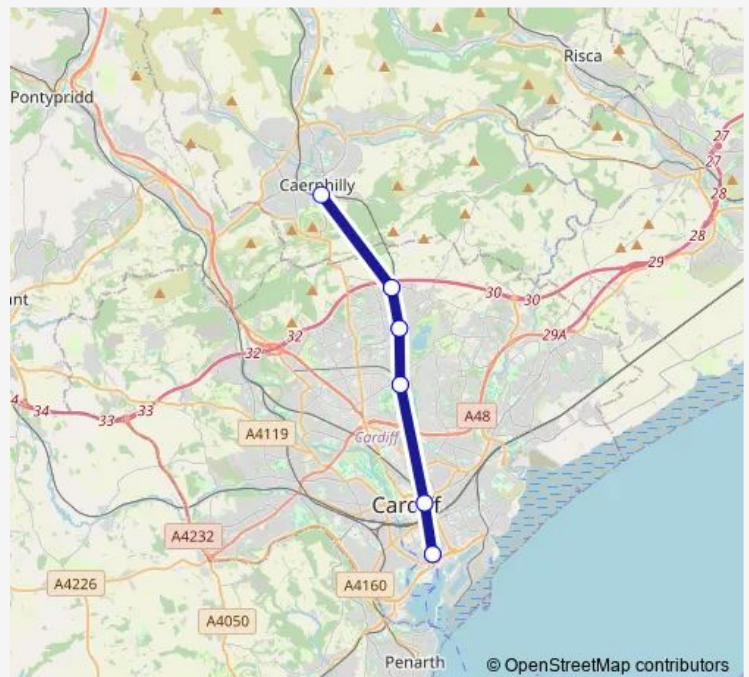

Rail Aw:Cdb->Cdb AW train service from CDB to Cdb

[Go to website](#)

Direction

Cardiff Bay — Cardiff Bay

11 stops

[Open route schedule](#)

Cardiff Bay

Cardiff Queen Street

Heath High Level

Llanishen

Lisvane & Thornhill

Caerphilly

Lisvane & Thornhill

Llanishen

Heath High Level

Cardiff Queen Street

Cardiff Bay

Route schedule

Cardiff Bay — Cardiff Bay

Monday	—
Tuesday	—
Wednesday	—
Thursday	—
Friday	—
Saturday	—
Sunday	09:36

Route info

Direction: Cardiff Bay

Stops: 11

Trip Duration: 0 hour 59 min