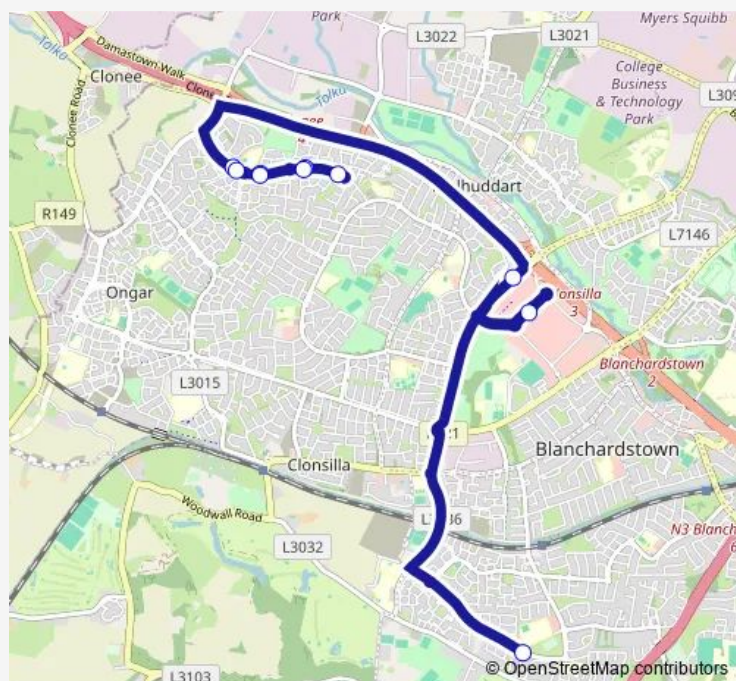

### Direction

Diswellstown Road — Littlepace Park

10 stops

[Open route schedule](#)

Diswellstown Road

Blanchardstown Sc

Whitestown Grove

Littlepace Gallops

### Route schedule

Diswellstown Road — Littlepace Park

Monday	16:15
Tuesday	16:15
Wednesday	12:35
Thursday	16:15
Friday	16:15
Saturday	—
Sunday	—

### Route info

Direction: Diswellstown Road

Stops: 10

Trip Duration: 0 hour 25 min

**Direction**

Littlepace Gallops — Castleknock College

9 stops

[Open route schedule](#)

## Route info

Direction: Littlepace Gallops

Stops: 9

Trip Duration: 0 hour 25 min

270T Bus time schedules and route maps are available in an offline PDF at [busmaps.com](http://busmaps.com). Use the [busmaps.com](http://busmaps.com) website to see live bus times, train schedule or subway schedule, and step-by-step directions for all public transit in Dublin