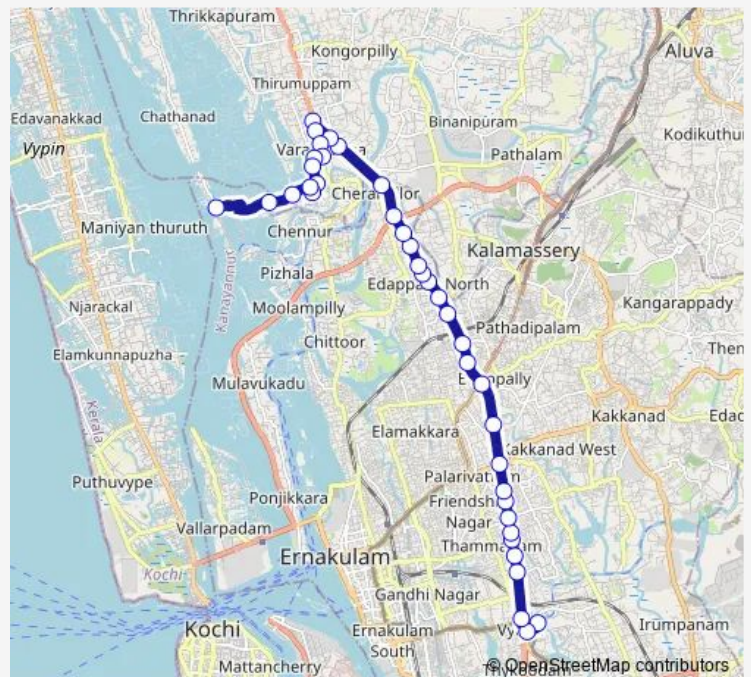

Direction

Vyttila — Kadamakkudy

38 stops

[Open route schedule](#)

- Vyttila
- Vyttila Devaswom Board
- Vyttila Junction
- Chalikkavattom
- Geethanjali Junction
- Vaishali
- Chakkaraparambu
- Puthiya Road Bypass Junction
- Convent
- Ernakulam Medical Centre
- Pipeline Junction
- Oberon Mall
- Edappally Junction
- Al Ameen
- Ponevazhi
- Vai padi
- Kunnumpuram
- Bramasthanam
- Thattampadi
- Thaikkavu
- Sealord

Route schedule

Vyttila — Kadamakkudy

Monday	06:00
Tuesday	06:00
Wednesday	06:00
Thursday	06:00
Friday	06:00
Saturday	06:00
Sunday	06:00

Route info

Direction: Vyttila

Stops: 38

Trip Duration: 0 hour 59 min

Manjumel Kavala

Tuesday 06:00

Wednesday 06:00

Thursday 06:00

Friday 06:00

Saturday 06:00

Sunday 06:00

Route info

Direction: Kadamakkudy