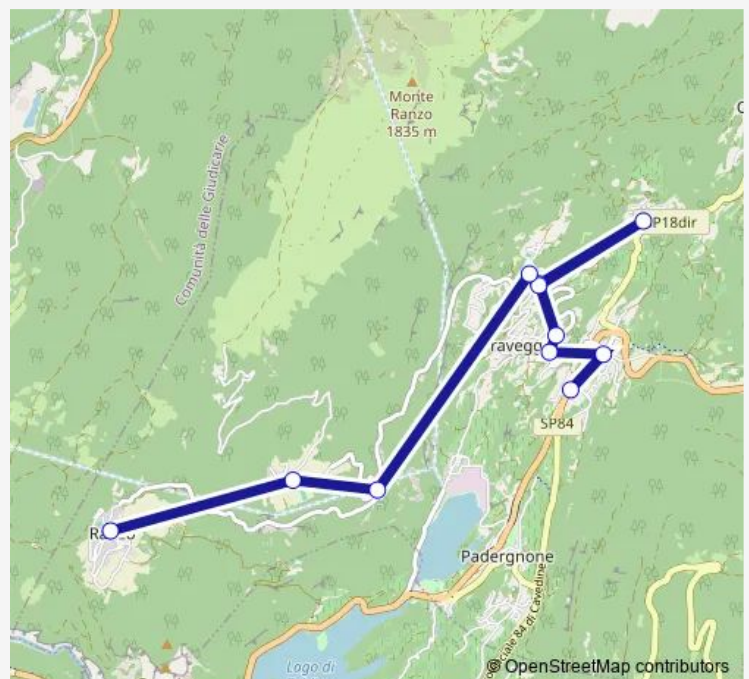

### Route schedule

Vezzano. Apt — Ranzo

Monday

—

Tuesday

08:24-17:05

Wednesday

—

### Route info

Direction: Vezzano. Apt

Stops: 11

Trip Duration: 0 hour 30 min

## Direction

Ranzo — Vezzano. Apt

11 stops

[Open route schedule](#)

Ranzo

Margone. Bivio

Lon. Rist. Fior di Roccia

Lon

## Route info

Direction: Vezzano. Apt

Stops: 19

Trip Duration: 0 hour 23 min