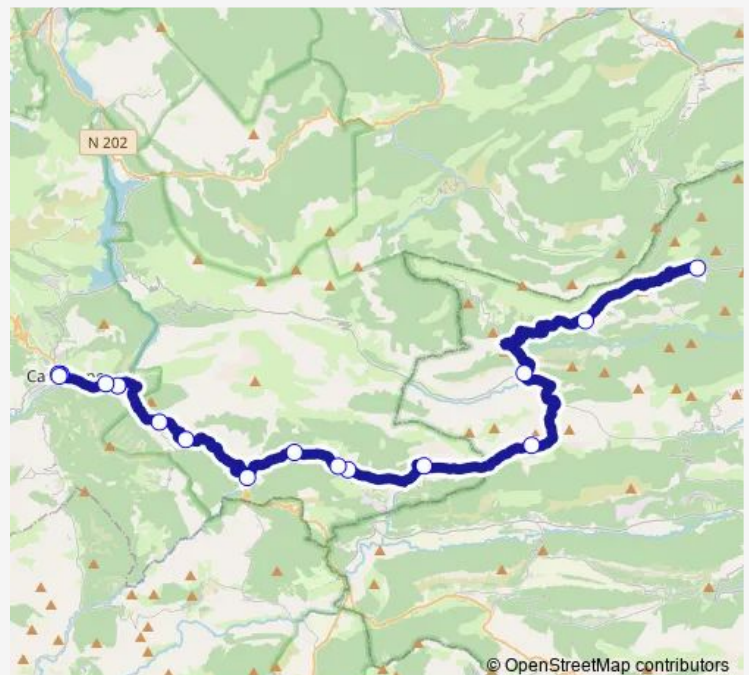

Friday —

Saturday —

Sunday —

Route info

Direction: College du Verdon

Stops: 14

Trip Duration: 1 hour 10 min

Direction

Saint Jeannet — Ecole Maternelle

16 stops

[Open route schedule](#)

Saint Jeannet

Village

Saint Auban Ccma

Les Lattes

La Foux

Thursday 07:10

Friday 07:10

Saturday —

Sunday —

Route info

Direction: Saint Jeannet

Stops: 16

Trip Duration: 1 hour 15 min