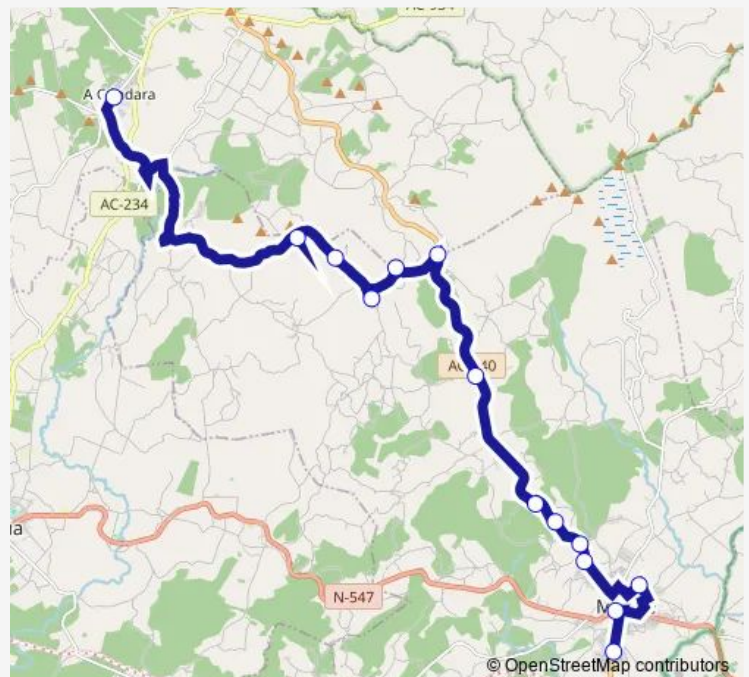

Thursday 14:20

Friday 14:20

Saturday —

Sunday —

Route info

Direction: Centro Saúde Melide

Stops: 14

Trip Duration: 0 hour 45 min

■ XG646004 — Boimorto-Parafita-Centro Saúde Melide

BusMaps

Direction

Boimorto — Centro Saúde Melide

14 stops

[Open route schedule](#)

Boimorto

Salgueiros

Wednesday 07:45-15:30

Thursday 07:45

Friday 07:45

Saturday —

Sunday —

Route info

Direction: Boimorto

Stops: 14