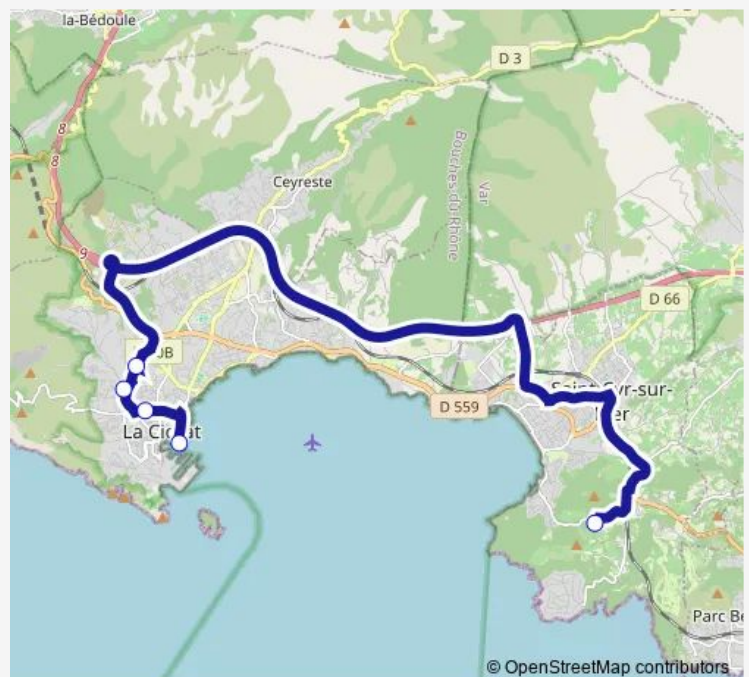

**Direction**

Institution Don Bosco — Gare Routiere

5 stops

[Open route schedule](#)

Institution Don Bosco

Puits du Brunet

Rond-Point Fardeloup

Hotel des Impots

## Route schedule

Institution Don Bosco — Gare Routiere

Monday	17:05
Tuesday	17:05
Wednesday	12:40
Thursday	17:05
Friday	17:05
Saturday	—
Sunday	—

## Route info

Direction: Institution Don Bosco

Stops: 5

Trip Duration: 0 hour 40 min

## Direction

Institution Don Bosco — La Granette

6 stops

[Open route schedule](#)

Institution Don Bosco

Le King Espanet

Chemin du Garoutier

Centre Medical