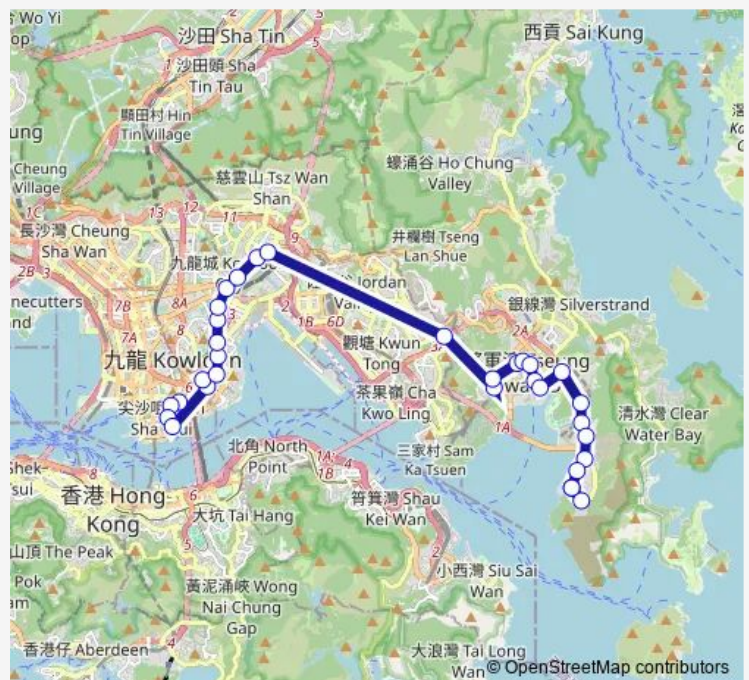

[Ctb] Chun Ying Street[[Kmb] Chun Ying Street

[Ctb] Advanced Manufacturing Centre, Chun YAT Street[[Kmb] Chun Kwong Street

[Ctb] LE Prestige Lohas Park, WAN PO Road[[Kmb+Ctb] LE Prestige Lohas Park/
Le Prestige Lohas Park, WAN PO Road[[Kmb] LE Prestige Lohas Park

[Ctb] THE Capitol Lohas Park, WAN PO Road[[Kmb+Ctb] THE Capitol Lohas Park/
The Capitol Lohas Park, WAN PO Road[[Kmb] THE Capitol Lohas Park

[Ctb] Shaw Studios, WAN PO Road[[Kmb+Ctb] PAK Shing KOK/
Shaw Studios, WAN PO Road[[Kmb] PAK Shing Kok

[Ctb] Oscar BY THE Sea[[Kmb] Oscar BY THE Sea

[Ctb] YEE Ming Estate, CHI Shin Street

[Ctb] Evangel College, CHI Shin Street

[Ctb] THE Wings II, Tong Chun Street

[Ctb] Tseung Kwan O Station

[Ctb] Tong Ming Street Park, Tong Ming Street[[Kmb+Ctb] Tong Ming Street Park/
Tong Ming Street Park, Tong Ming Street[[Kmb] Tong Ming Street Park

[Ctb] TIU Keng Leng Station[[Kmb] TIU Keng Leng Station

Route schedule

[Ctb] Tseung Kwan O Industrial Estate[[Kmb] T.K.O. Industrial Est. BUS Terminus — [Ctb] Tsim SHA Tsui East[[Kmb] Tsim SHA Tsui East BUS Terminus

Monday	06:30-18:10
Tuesday	06:30-18:10
Wednesday	06:30-18:10
Thursday	06:30-18:10
Friday	06:30-18:10
Saturday	07:25-22:10
Sunday	05:20-12:10

Route info

Direction: [Ctb] Tseung Kwan O Industrial Estate[[Kmb] T.K.O. Industrial Est. BUS Terminus

Stops: 33

Trip Duration: 1 hour 10 min