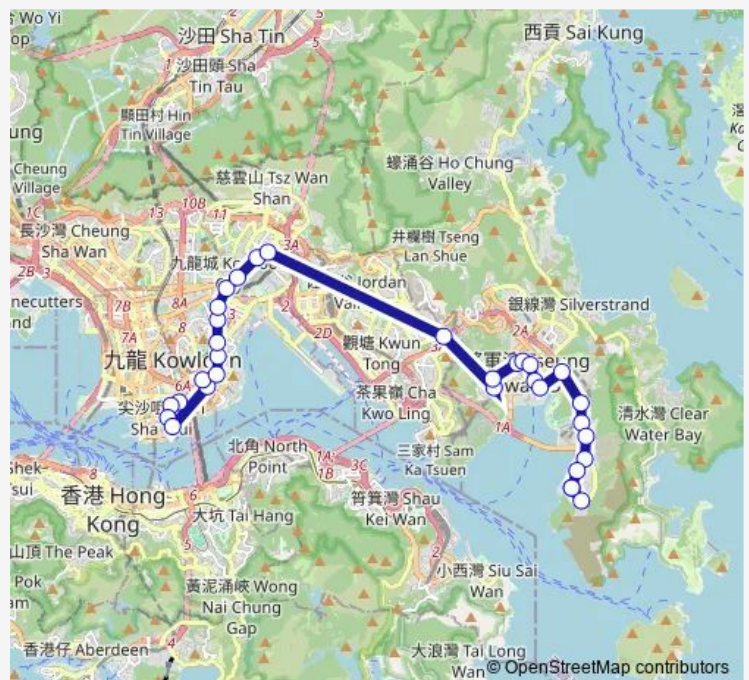

[Ctb] Chun Ying Street[[Kmb] Chun Ying Street

[Ctb] Advanced Manufacturing Centre, Chun YAT Street[[Kmb] Chun Kwong Street

[Ctb] LE Prestige Lohas Park, WAN PO Road[[Kmb+Ctb] LE Prestige Lohas Park/
Le Prestige Lohas Park, WAN PO Road[[Kmb] LE Prestige Lohas Park

[Ctb] THE Capitol Lohas Park, WAN PO Road[[Kmb+Ctb] THE Capitol Lohas Park/
The Capitol Lohas Park, WAN PO Road[[Kmb] THE Capitol Lohas Park

[Ctb] Shaw Studios, WAN PO Road[[Kmb+Ctb] PAK Shing KOK/
Shaw Studios, WAN PO Road[[Kmb] PAK Shing Kok

[Ctb] Oscar BY THE Sea[[Kmb] Oscar BY THE Sea

[Ctb] YEE Ming Estate, CHI Shin Street

[Ctb] Evangel College, CHI Shin Street

[Ctb] THE Wings II, Tong Chun Street

[Ctb] Tseung Kwan O Station

[Ctb] Tong Ming Street Park, Tong Ming Street[[Kmb+Ctb] Tong Ming Street Park/
Tong Ming Street Park, Tong Ming Street[[Kmb] Tong Ming Street Park

[Ctb] TIU Keng Leng Station[[Kmb] TIU Keng Leng Station

Route schedule

[Ctb] Tseung Kwan O Industrial Estate[[Kmb] T.K.O. Industrial Est. BUS Terminus — [Ctb] Tsim SHA Tsui East[[Kmb] Tsim SHA Tsui East BUS Terminus

Monday	06:30-18:10
Tuesday	06:30-18:10
Wednesday	06:30-18:10
Thursday	06:30-18:10
Friday	06:30-18:10
Saturday	07:25-22:10
Sunday	05:20-12:10

Route info

Direction: [Ctb] Tseung Kwan O Industrial Estate[[Kmb] T.K.O. Industrial Est. BUS Terminus

Stops: 33

Trip Duration: 1 hour 6 min