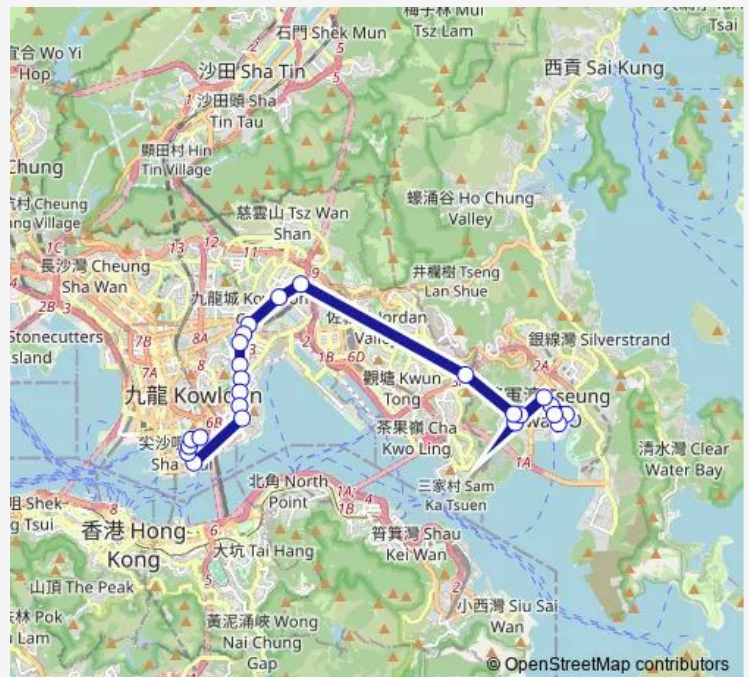

[Ctb] Mody Road, Chatham Road South[[Kmb] Mody Road Tsim SHA Tsui

[Ctb] Wing ON Plaza, Salisbury Road[[Kmb] Wing ON Plaza

[Ctb] Hung HOM South Road[[Kmb+Ctb] Hung HOM South Road/
Hung HOM South Road[[Kmb] Hung HOM South Road

[Ctb] Gillies Avenue South[[Kmb] Gillies Avenue South

[Ctb] KA WAI Chuen, MA TAU WAI Road[[Kmb] KA WAI Chuen Hung Hom

[Ctb] PAK Kung Street, Chatham Road North[[Kmb+Ctb] PAK Kung Street/
Pak Kung Street, MA TAU WAI Road[[Kmb] PAK Kung Street

[Ctb] Kiang HSI Street, MA TAU WAI Road[[Kmb] Kiang HSI Street

[Ctb] TIN Kwong Road, MA TAU WAI Road[[Kmb+Ctb] TIN Kwong Road TO KWA WAN/
Tin Kwong Road, MA TAU WAI Road[[Kmb] TIN Kwong Road TO KWA Wan

[Ctb] Geranium House MA TAU WAI Estate, MA TAU WAI Road[[Kmb+Ctb] Geranium House/
Geranium House MA TAU WAI Estate, MA TAU WAI Road[[Kmb] Geranium House

[Ctb] Argyle Street Playground, MA TAU Chung Road[[Kmb+Ctb] Argyle Street Playground/
Argyle Street Playground, MA TAU Chung Road[[Kmb] Argyle Street Playground

Route schedule

[Ctb] Tsim SHA Tsui East[[Kmb] Tsim SHA Tsui East BUS Terminus — [Ctb] Tseung Kwan O Station

Monday	06:25
Tuesday	06:25
Wednesday	06:25
Thursday	06:25
Friday	06:25
Saturday	06:25-06:55
Sunday	—

Route info

Direction: [Ctb] Tsim SHA Tsui East[[Kmb] Tsim SHA Tsui East BUS Terminus

Stops: 24

Trip Duration: 0 hour 58 min

796X — Tseung Kwan O Station - Tsim SHA Tsui East **BusMaps**