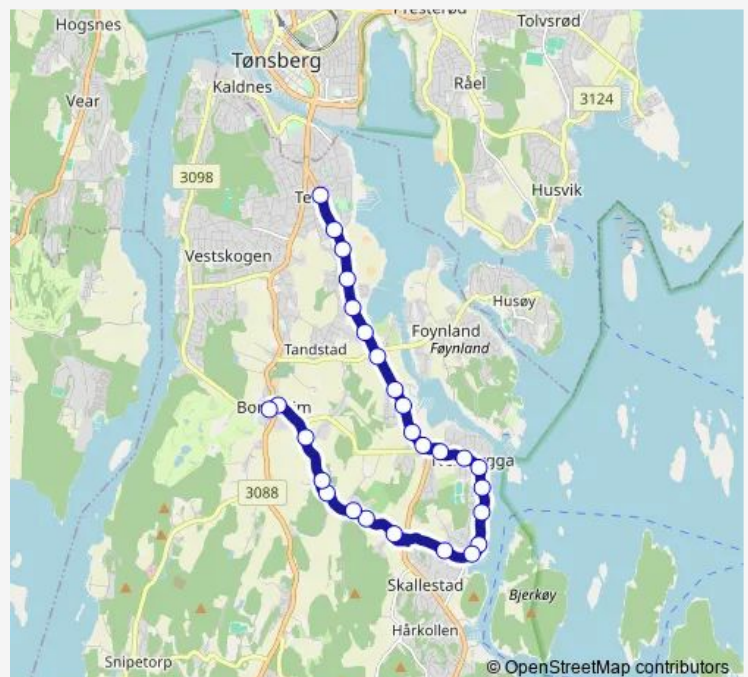

## Route schedule

Teie torv — Borgheim ungdomsskole

Monday 08:12

Tuesday 08:12

Wednesday 08:12

Thursday 08:12

Friday 08:12

Saturday —

## Route info

Direction: Teie torv

Stops: 27

Trip Duration: 0 hour 23 min

■ 1553 — Hjemseng-Borgheim

**BusMaps**

Vollen

Sollisvingen