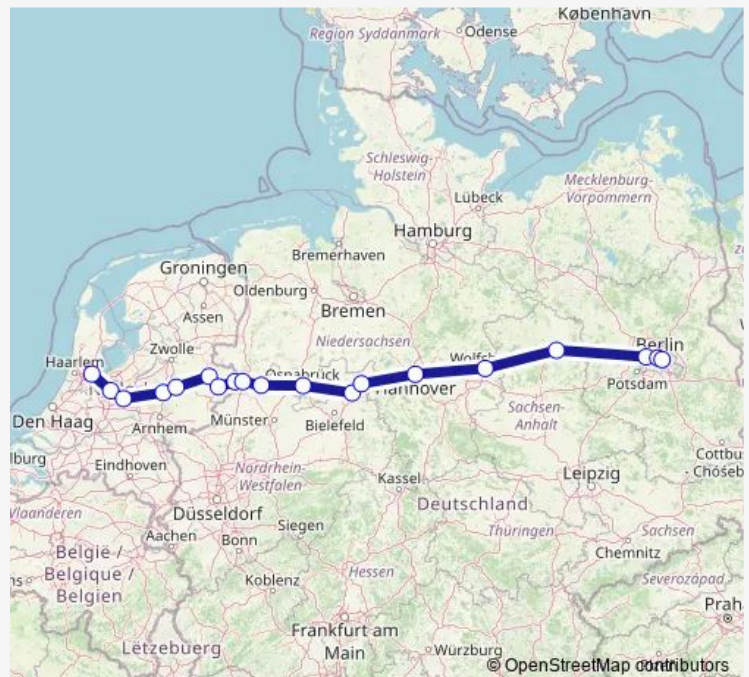

Rail IC 141

[Go to website](#)

Direction

undefined — undefined

0 stops

[Open route schedule](#)

Route schedule

undefined — undefined

Monday 07:00

Tuesday 07:00

Wednesday 07:00

Thursday 07:00

Friday 07:00

Saturday 07:00

Sunday 07:00

Route info

Direction:

Stops: 0

Trip Duration: – min

■ IC 141