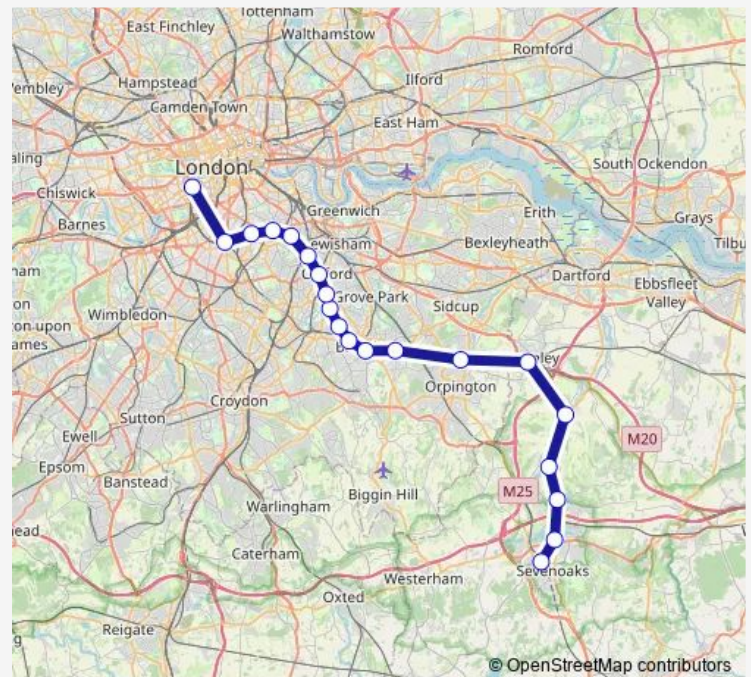

### Direction

Sevenoaks — London Victoria

20 stops

[Open route schedule](#)

Sevenoaks

Bat & Ball

Otford

Shoreham (Kent)

### Route schedule

Sevenoaks — London Victoria

Monday 23:22

Tuesday 23:22

Wednesday 23:22

Thursday 23:22

Friday —

Saturday 05:20

Sunday 07:28-07:58

### Route info

Direction: Sevenoaks

Stops: 20

Trip Duration: 1 hour 8 min

■ TI:Sev->Vic — TL train service from SEV to Vic

Tl:Sev->Vic Rail time schedules and route maps are available in an offline PDF at [busmaps.com](https://busmaps.com). Use the [busmaps.com](https://busmaps.com) website to see live bus times, train schedule or subway schedule, and step-by-step directions for all public transit in London