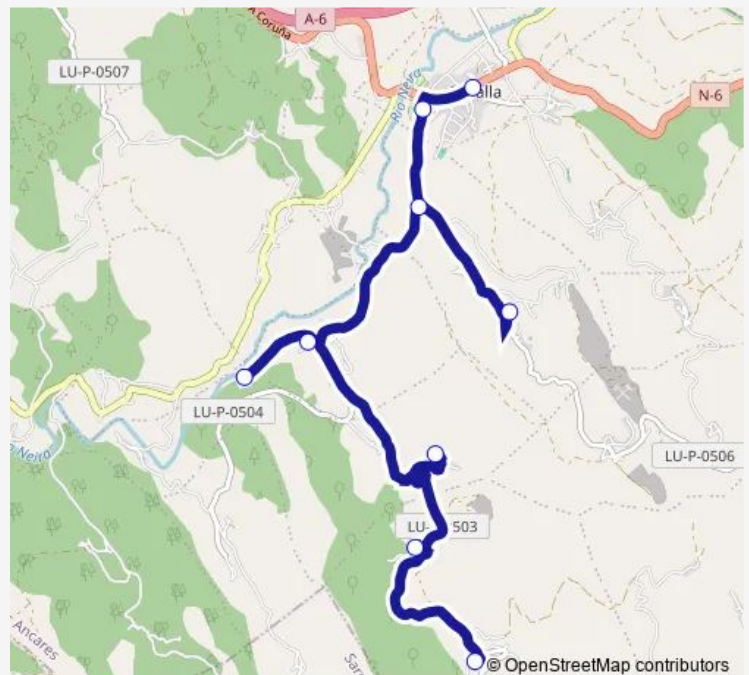

### Direction

Vale — Baralla

9 stops

[Open route schedule](#)

Vale

Vilameixe

Pol

Aranza

### Route schedule

Vale — Baralla

Monday	09:39
Tuesday	09:39
Wednesday	09:39
Thursday	—
Friday	09:39
Saturday	—
Sunday	—

### Route info

Direction: Vale

Stops: 9

Trip Duration: 0 hour 20 min

■ XG732005 — Baralla - Vale

XG732005 Bus time schedules and route maps are available in an offline PDF at [busmaps.com](https://busmaps.com). Use the [busmaps.com](https://busmaps.com) website to see live bus times, train schedule or subway schedule, and step-by-step directions for all public transit in Lancara