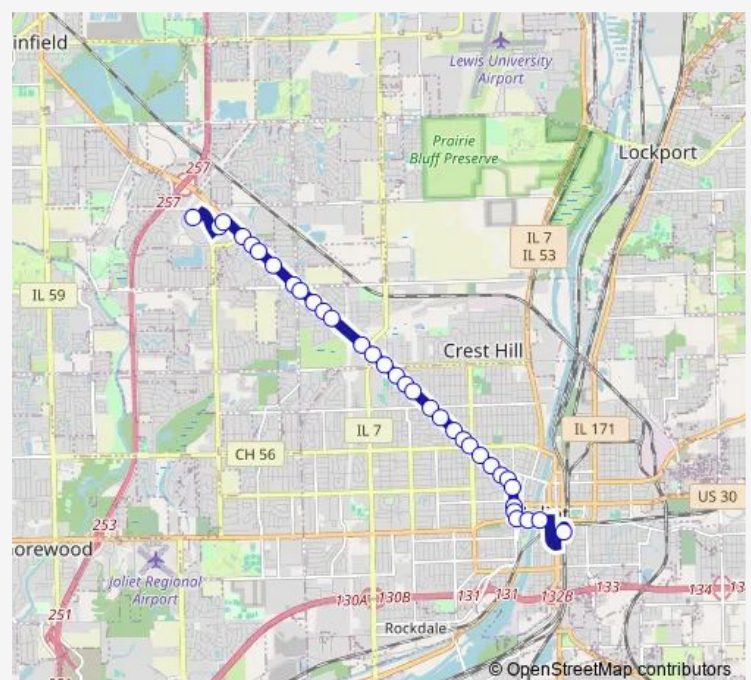

Plainfield Rd & Massachusetts Ave

Plainfield Rd & Ingalls Ave

Plainfield Rd & Clara Ave

Plainfield Rd & William St

Route schedule

Louis Joliet Mall / Entrance 1 — Pace Transit Center Bay H

Monday 05:39-21:39

Tuesday 05:39-21:39

Wednesday 05:39-21:39

Thursday 05:39-21:39

Friday 05:39-21:39

Saturday 09:43-21:27

Sunday —

Route info

Direction: Louis Joliet Mall / Entrance 1

Stops: 34

Trip Duration: 0 hour 22 min

507 — Plainfield

Plainfield Rd & Prairie Ave

Plainfield Rd & Black Rd / Raynor Ave / Ruby St

Plainfield Rd & Mason Ave / Wilcox St

Plainfield Rd & Douglas St / Clement St

Pace Transit Center Bay H

Direction

Pace Transit Center Bay H — Louis Joliet Mall / Entrance 1

33 stops

[Open route schedule](#)

Pace Transit Center Bay H

Joliet Union Station (Scott St & Jefferson St)

Cass Ave & Chicago St