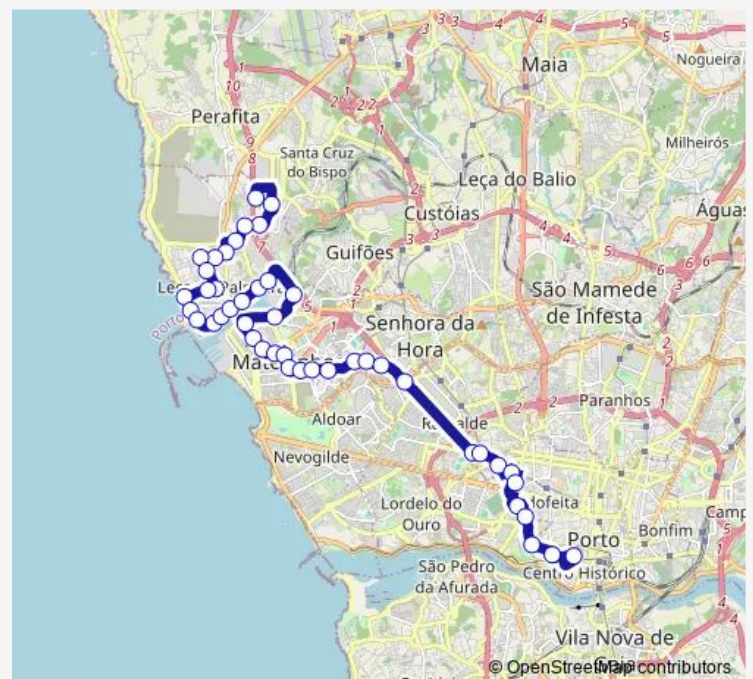

Cais 6

Q.Ta DA Conceição

Ponte Leça (Sul)

Route schedule

MAR Shopping - Ikea — Cordoaria

Monday	06:00-00:20 ⁺¹
Tuesday	06:00-00:20 ⁺¹
Wednesday	06:00-00:20 ⁺¹
Thursday	06:00-00:20 ⁺¹
Friday	06:00-00:20 ⁺¹
Saturday	06:00-00:20 ⁺¹
Sunday	06:00-00:20 ⁺¹

Route info

Direction: MAR Shopping - Ikea

Stops: 45

Trip Duration: 0 hour 40 min

507 — Cordoaria - Mar Shopping

Senhor Matosinhos

Matosinhos Mercado

1º DE Dezembro

Friday 05:50-01:05⁺¹

Saturday 06:15-01:05⁺¹

Sunday 06:15-01:05⁺¹

Route info

Direction: Cordoaria

Stops: 51

Trip Duration: 1 hour 0 min

Lota