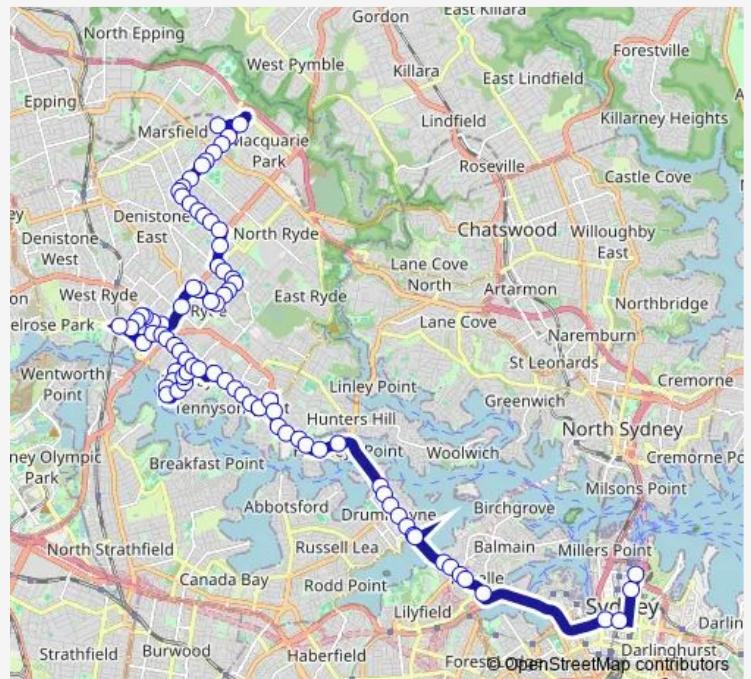

[Open route schedule](#)

- Circular Quay, Alfred St, Stand A
- Phillip St Opp Museum Of Sydney
- Martin Place Station, Elizabeth St, Stand E
- Town Hall Station, Park St, Stand K
- Town Hall House, Druiitt St, Stand L
- Victoria Rd At Hornsey St
- Victoria Rd At Robert St
- Victoria Rd At Evans St
- Victoria Rd Before Darling St
- Victoria Rd At Moodie St
- Victoria Rd At Toelle St
- Victoria Rd After Thornley St
- Victoria Rd At Church St
- Victoria Rd Before Edwin St
- Victoria Rd After Lyons Rd
- Victoria Rd At Tavistock St
- Victoria Rd Before Westbourne St
- Riverside Girls High School, Victoria Rd
- Gladesville Reserve, Victoria Rd
- Gladesville Hospital, Victoria Rd

**Route schedule**

Circular Quay, Alfred St, Stand A — Macquarie University Campus, University Av, Stand D

Monday	08:37-16:37
Tuesday	07:57-16:37
Wednesday	07:57-16:42
Thursday	08:40-16:42
Friday	08:40-16:42
Saturday	08:07-16:38
Sunday	08:37-16:37

**Route info**

Direction: Circular Quay, Alfred St, Stand A

Stops: 84

Trip Duration: 1 hour 19 min

507 — Prepay-Only - Macquarie University to City Circular Quay via Putney

Victoria Rd Opp Salter St

Gladesville Hospital, Victoria Rd

Victoria Rd At Pearson St

Trim Place, Victoria Rd

Victoria Rd After Hepburn Av

Gerard St Opp Evan St

Western Cres At Tyrell St

Western Cres Before Morrison Rd

Morrison Rd At Champion Rd

Morrison Rd After Tennyson Rd