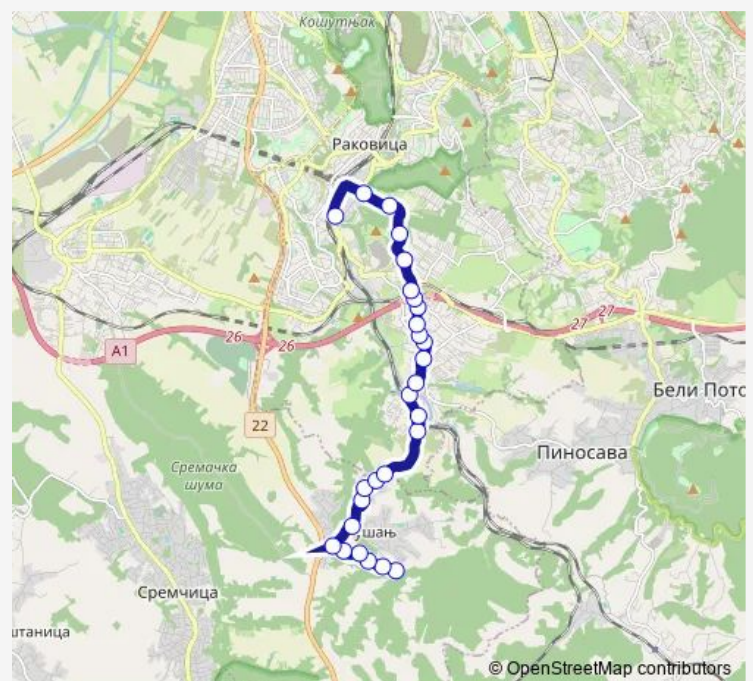

Josipa Telarevića

Rađevska

Route schedule

Rušanj (Drobnjački Kraj) — Kneževac

Monday	05:00-23:05
Tuesday	05:00-23:05
Wednesday	05:00-23:05
Thursday	05:00-23:05
Friday	05:00-23:05
Saturday	05:00-23:05
Sunday	05:00-23:05

Route info

Direction: Rušanj (Drobnjački Kraj)

Stops: 27

Trip Duration: 0 hour 35 min

507 — Kneževac - Rušanj (Drobnjački Kraj)

Ličkih Brigada

Josipa Telarevića (Izlaz)

Manastir Rakovica

Servis Dmb

Ulica Oslobođenja

Kneževac

Direction

Kneževac — Rušanj (Drobnjački Kraj)

26 stops

[Open route schedule](#)

Kneževac

Route schedule

Kneževac — Rušanj (Drobnjački Kraj)

Monday 05:20-23:00

Tuesday 05:20-23:00

Wednesday 05:20-23:00

Thursday 05:20-23:00

Friday 05:20-23:00

Saturday 05:20-23:00