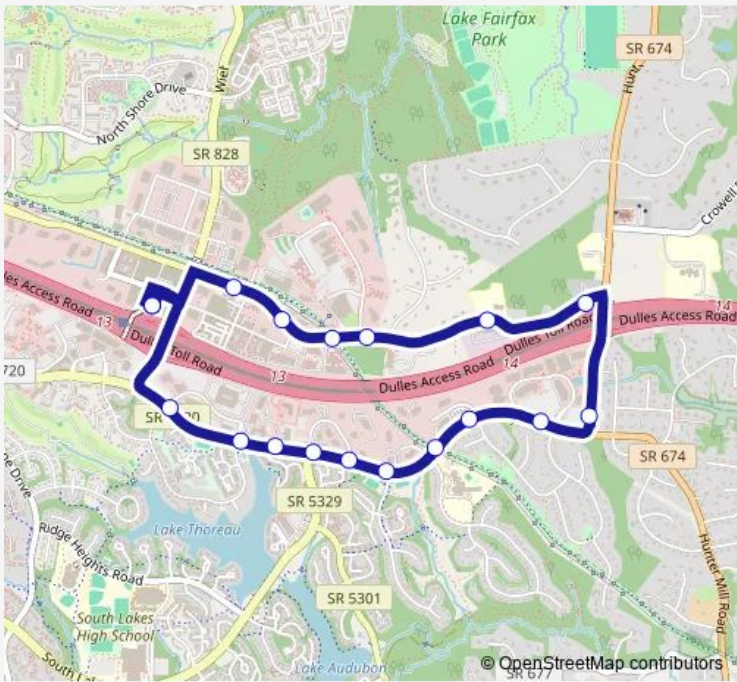

Bus 507 Sunrise Valley - Sunset Hills

[Go to website](#)

Direction
 Wiehle Metro Bay D — Wiehle Metro Bay D
 18 stops
[Open route schedule](#)

- Wiehle Metro Bay D
- Sunset Hills Rd and Michael Faraday Ct
- Sunset Hills Rd and Samuel Morse Dr
- Sunset Hills Rd and Washington & Old Dominion Trail
- Sunset Hills Rd and Business Center Dr
- 10742 Sunset Hills Rd
- Sunset Hills Rd and Hunter Mill Rd
- Hunter Mill Rd and Sunrise Valley Dr
- Sunrise Valley Dr and Parkridge Blvd
- Sunrise Valley Dr and Alexander Bell Dr
- Sunrise Valley Dr and Robert Fulton Dr
- Sunrise Valley Dr and Barton Hill Rd
- Sunrise Valley Dr and Preston White Dr
- Sunrise Valley Dr and South Lakes Dr
- Sunrise Valley and Lakeport
- Sunrise Valley and Campus Common
- Sunrise Valley and Campus Common
- Wiehle Metro Bay D

Route schedule
 Wiehle Metro Bay D — Wiehle Metro Bay D

Monday	05:15-19:05
Tuesday	05:15-19:05
Wednesday	05:15-19:05
Thursday	05:15-19:05
Friday	05:15-19:05
Saturday	—
Sunday	—

Route info
 Direction: Wiehle Metro Bay D
 Stops: 18
 Trip Duration: 0 hour 18 min

507 — Sunrise Valley - Sunset Hills **BusMaps**

507 Bus time schedules and route maps are available in an offline PDF at busmaps.com. Use the busmaps.com website to see live bus times, train schedule or subway schedule, and step-by-step directions for all public transit in Fairfax

The schedule is provided in the local timezone. Times with "(+1)" indicate departures on the next day.

PDF file created on 2025-01-16

2024 BusMaps.com - All Rights Reserved