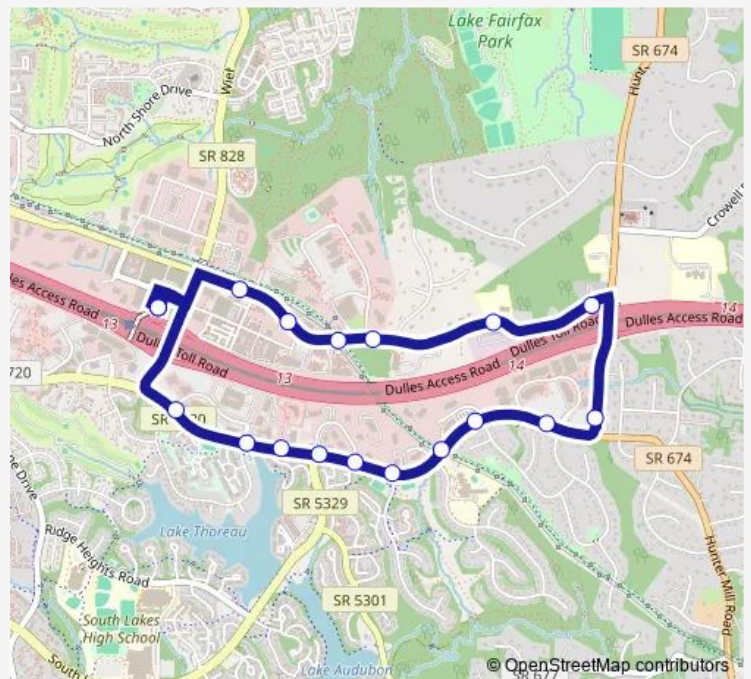

Bus 507 Sunrise Valley - Sunset Hills

[Go to website](#)

Direction

Wiehle Metro Bay D — Wiehle Metro Bay D

18 stops

[Open route schedule](#)

Wiehle Metro Bay D

Sunset Hills Rd and Michael Faraday Ct

Sunrise Valley and Lakeport

Sunrise Valley and Campus Common

Sunrise Valley and Campus Common

Wiehle Metro Bay D

Route schedule

Wiehle Metro Bay D — Wiehle Metro Bay D

Monday	05:15-19:05
Tuesday	05:15-19:05
Wednesday	05:15-19:05
Thursday	05:15-19:05
Friday	05:15-19:05
Saturday	—
Sunday	—

Route info

Direction: Wiehle Metro Bay D

Stops: 18

Trip Duration: 0 hour 18 min

507 — Sunrise Valley - Sunset Hills

507 Bus time schedules and route maps are available in an offline PDF at busmaps.com. Use the busmaps.com website to see live bus times, train schedule or subway schedule, and step-by-step directions for all public transit in Fairfax