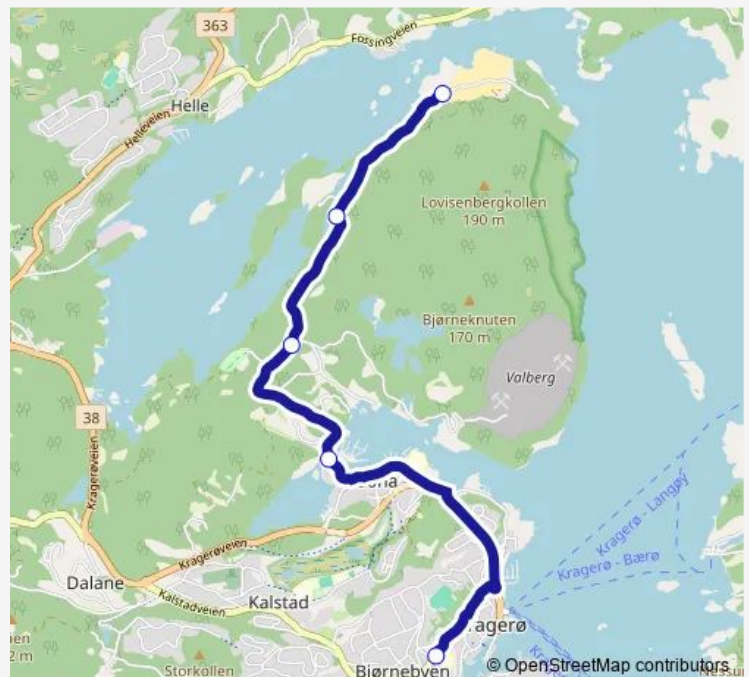

Saturday —

Sunday —

Route info

Direction: Lovisenberg

Stops: 12

Trip Duration: 0 hour 20 min

507 — Skolebuss Lovisenberg

BusMaps

Direction

Kragerø skole — Lovisenberg

5 stops

[Open route schedule](#)

Kragerø skole

Hestøya

Valbergveien kryss

Bjønndalsveien