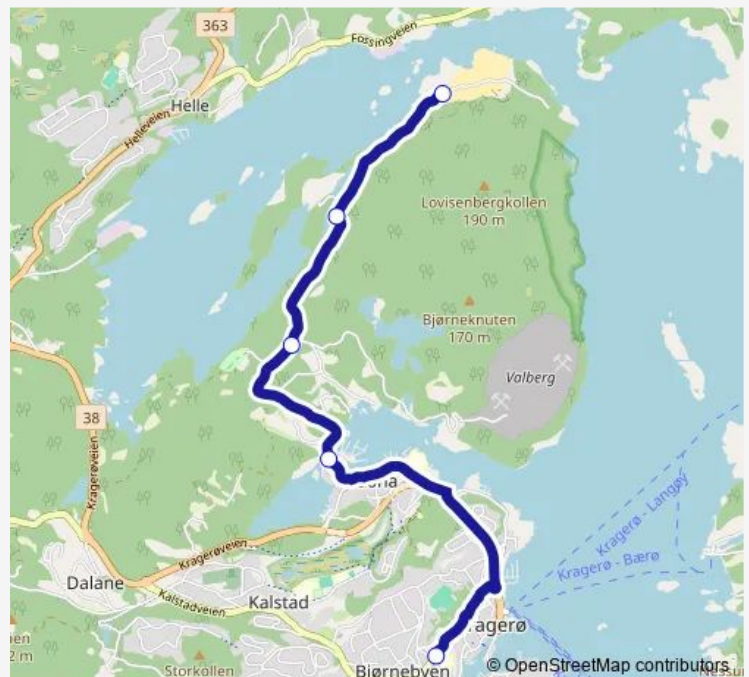

Friday 07:30

Saturday —

Sunday —

Route info

Direction: Lovisenberg

Stops: 12

Trip Duration: 0 hour 20 min

507 — Skolebuss Lovisenberg

BusMaps

Direction

Kragerø skole — Lovisenberg

5 stops

[Open route schedule](#)

Kragerø skole

Hestøya

Valbergveien kryss