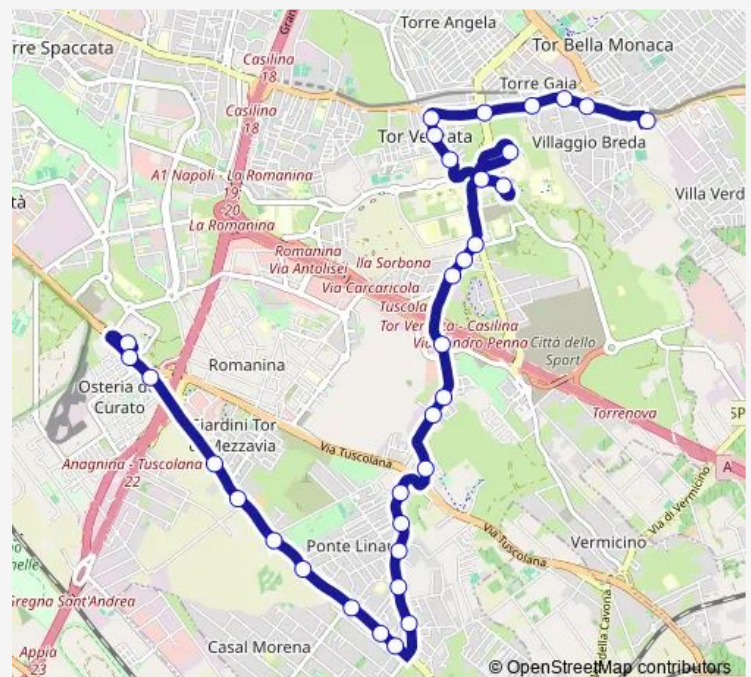

### Route schedule

Grotte Celoni (Mc) — ANAGNINA (MA)

Monday 05:00-24:00

Tuesday 05:00-24:00

Wednesday 05:00-24:00

Thursday 05:00-24:00

Friday 05:00-24:00

Saturday 05:00-24:00

### Route info

Direction: Grotte Celoni (Mc)

Stops: 28

Trip Duration: 0 hour 33 min

507

BusMaps

Anagnina/Callicrate

Anagnina/Servilia

## Route schedule

ANAGNINA (MA) — Grotte Celoni (Mc)

Monday 04:46-00:15<sup>+1</sup>Tuesday 04:46-00:15<sup>+1</sup>Wednesday 04:46-00:15<sup>+1</sup>Thursday 04:46-00:15<sup>+1</sup>Friday 04:46-00:15<sup>+1</sup>Saturday 04:44-00:15<sup>+1</sup>Sunday 04:43-00:15<sup>+1</sup>

## Route info

Direction: ANAGNINA (MA)

Stops: 33

Trip Duration: 0 hour 37 min

TOR Vergata/Peroni

TOR Vergata/Salmoiraghi

TOR Vergata/Casilina

Casilina/Cambellotti