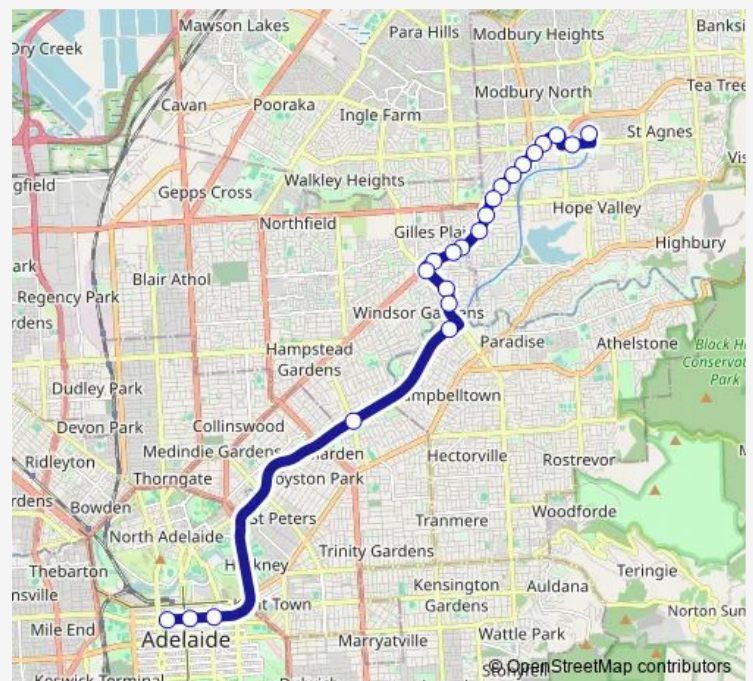

Stop 30 North East Rd - South East side

Stop 29C Sudholz Rd - North East side

Stop 29B Sudholz Rd - North side

Stop 29A Darley Rd - East side

Zone B Paradise Interchange - South East side

Zone A Klemzig Interchange - East side

Stop S1 Grenfell St - South side

Stop U1 Grenfell St - South side

Route schedule

Zone A Tea Tree Plaza Interchange - West side — Stop W1 Currie St - South side

Monday	05:56-18:19
Tuesday	05:56-18:19
Wednesday	05:56-18:19
Thursday	05:56-18:19
Friday	05:56-18:19
Saturday	06:49-18:48
Sunday	08:46-18:48

Route info

Direction: Zone A Tea Tree Plaza Interchange - West side

Stops: 22

Trip Duration: 0 hour 38 min

507 — Tea Tree Plaza Interchange to City

Stop W1 Currie St - South side

Direction

Stop C1 Currie St - North side — Zone A Tea Tree Plaza Interchange - West side

22 stops

[Open route schedule](#)

Stop C1 Currie St - North side

Stop D4 Currie St - North side

Stop G2 Grenfell St - North side

Stop H2 Grenfell St - North side

Zone B Klemzig Interchange - West side

Zone F Paradise Interchange - North West side