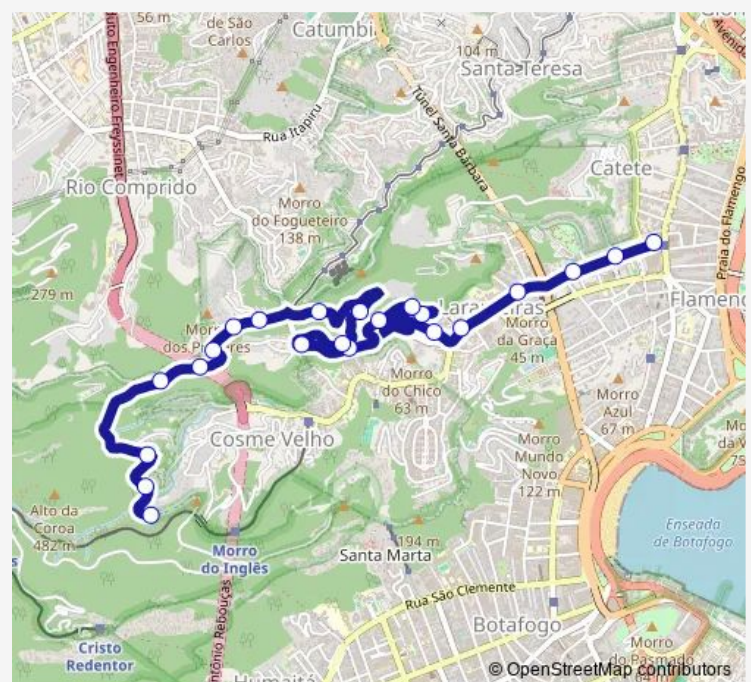

Dom Joaquim Mamede

Professor Mauriti Santos

Almirante Alexandrino, 5286

Route schedule

Ponto Final: Metrô Largo do Machado — Ponto Final: Silvestre

Monday	00:00
Tuesday	00:00
Wednesday	00:00
Thursday	00:00
Friday	00:00
Saturday	00:00
Sunday	00:00

Route info

Direction: Ponto Final: Metrô Largo do Machado

Stops: 22

Trip Duration: 0 hour 23 min

507 — Silvestre - Largo do Machado

Direction

Ponto Final: Silvestre — Ponto Final: Metrô Largo do Machado

15 stops

[Open route schedule](#)

Ponto Final: Silvestre

Almirante Alexandrino, 5272

Professor Mauriti Santos

Dom Joaquim Mamede

Condomínio Equitativa

Corpo de Bombeiros Santa Teresa

Dois Irmãos

Route schedule

Ponto Final: Silvestre — Ponto Final: Metrô Largo do Machado

Monday 00:00

Tuesday 00:00

Wednesday 00:00

Thursday 00:00

Friday 00:00

Saturday 00:00