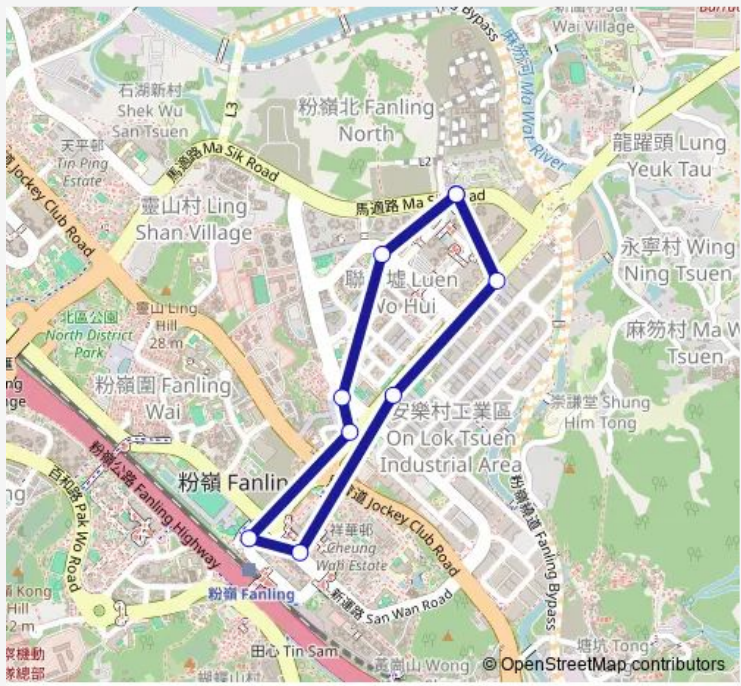

Bus 507 MA SIK Road - Fanling Station (Circular)

[Go to website](#)

Direction
 MA SIK Road, Opposite Belair Monte|Ma SIK Road Outside ONE Innovale — MA SIK Road, Opposite Belair Monte|Ma SIK Road Outside ONE Innovale

9 stops

[Open route schedule](#)

- MA SIK Road, Opposite Belair Monte|Ma SIK Road Outside ONE Innovale
- SHA TAU KOK Road Near ON LOK Tsuen
- SHA TAU KOK Road Opp. Luen WO HUI Playground
- SAN WAN Road, Near Cheung Chung House, Cheung WAH Estate|San WAN Road, Near Cheung Chung House, Cheung WAH Estate
- Fanling Station Public Light BUS (Scheduled) Service Terminus
- SHA TAU KOK Road Near FAN Leng LAU Tsuen
- FAN Leng LAU Road Near FAN Leng LAU Tsuen
- WO MUK Road Near Union Plaza
- MA SIK Road, Opposite Belair Monte|Ma SIK Road Outside ONE Innovale

Route schedule

MA SIK Road, Opposite Belair Monte|Ma SIK Road Outside ONE Innovale — MA SIK Road, Opposite Belair Monte|Ma SIK Road Outside ONE Innovale

Monday	06:30-21:00
Tuesday	06:30-21:00
Wednesday	06:30-21:00
Thursday	06:30-21:00
Friday	06:30-21:00
Saturday	06:30-19:00
Sunday	06:30-19:00

Route info

Direction: MA SIK Road, Opposite Belair Monte|Ma SIK Road Outside ONE Innovale

Stops: 9

Trip Duration: 0 hour 11 min

507 Bus time schedules and route maps are available in an offline PDF at busmaps.com. Use the busmaps.com website to see live bus times, train schedule or subway schedule, and step-by-step directions for all public transit in Fanling