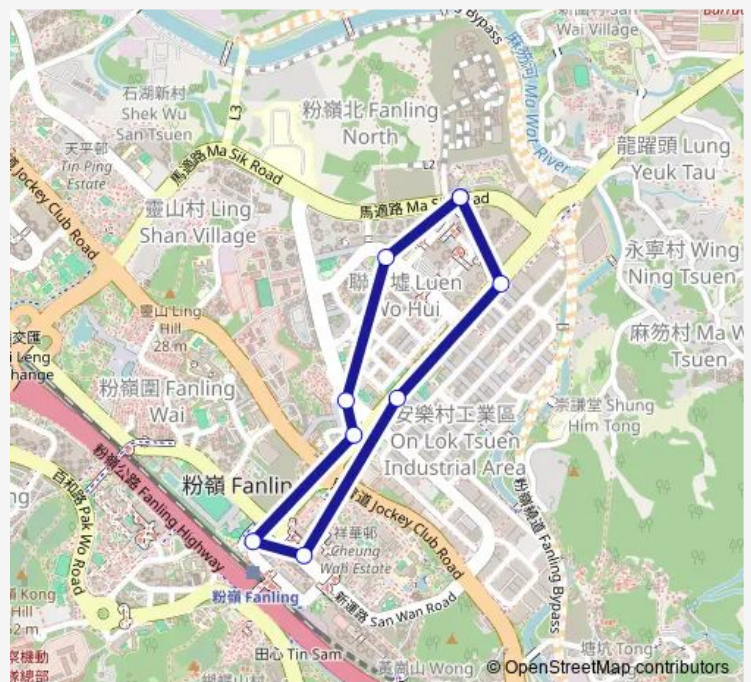

SHA TAU KOK ROAD NEAR ON LOK TSUEN

SHA TAU KOK ROAD OPP. LUEN WO HUI PLAYGROUND

SAN WAN ROAD, NEAR CHEUNG CHUNG HOUSE, CHEUNG WAH ESTATE

FANLING STATION PUBLIC LIGHT BUS (SCHEDULED) SERVICE TERMINUS

SHA TAU KOK ROAD NEAR FAN LENG LAU TSUEN

FAN LENG LAU ROAD NEAR FAN LENG LAU TSUEN

WO MUK ROAD NEAR UNION PLAZA

MA SIK ROAD, OPPOSITE BELAIR MONTE|MA SIK ROAD OUTSIDE ONE INNOVALE

### Route schedule

MA SIK ROAD, OPPOSITE BELAIR MONTE|MA SIK ROAD OUTSIDE ONE INNOVALE — MA SIK ROAD, OPPOSITE BELAIR MONTE|MA SIK ROAD OUTSIDE ONE INNOVALE

Monday	06:30-21:00
Tuesday	06:30-21:00
Wednesday	06:30-21:00
Thursday	06:30-21:00
Friday	06:30-21:00
Saturday	06:30-19:00
Sunday	06:30-19:00

### Route info

Direction: MA SIK ROAD, OPPOSITE BELAIR MONTE|MA SIK ROAD OUTSIDE ONE INNOVALE

Stops: 9

Trip Duration: 0 hour 11 min

507 Bus time schedules and route maps are available in an offline PDF at [busmaps.com](https://busmaps.com). Use the [busmaps.com](https://busmaps.com) website to see live bus times, train schedule or subway schedule, and step-by-step directions for all public transit in Fanling