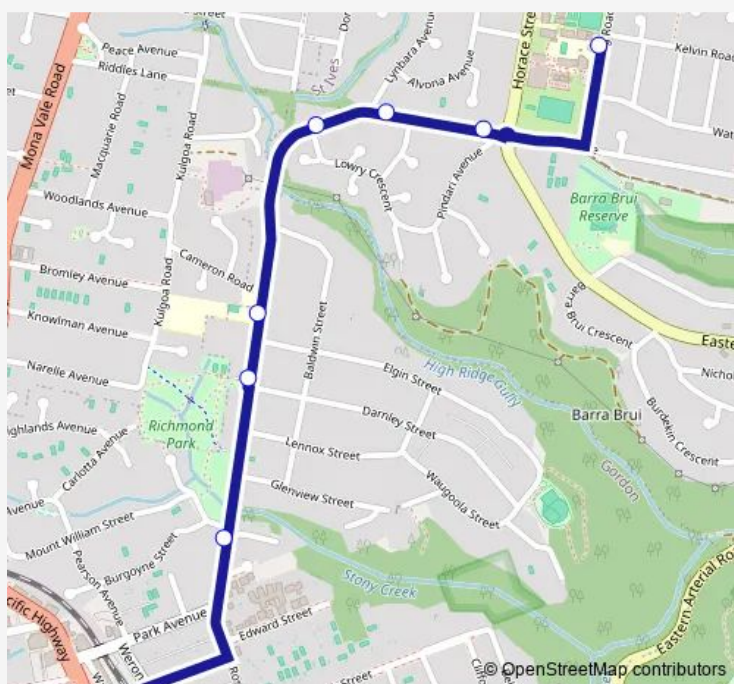

School Bus 8074 Gordon Station to St Ives Hs

[Go to website](#)

Direction

Gordon Station, Werona Av, Stand D — St Ives High School, Yarrabung Rd

8 stops

[Open route schedule](#)

Gordon Station, Werona Av, Stand D

Rosedale Rd At Minns Rd

Richmond Park, Rosedale Rd

Gordon East Public School, Rosedale Rd

Sage St Opp Lowy Cres

Eucalyptus St After Lynbara Av

Eucalyptus St Opp Pindari Av

St Ives High School, Yarrabung Rd

Route schedule

Gordon Station, Werona Av, Stand D — St Ives High School, Yarrabung Rd

Monday	08:35
Tuesday	08:35
Wednesday	08:35
Thursday	08:35
Friday	—
Saturday	—
Sunday	—

Route info

Direction: Gordon Station, Werona Av, Stand D

Stops: 8

Trip Duration: 0 hour 7 min

8074 — Gordon Station to St Ives Hs

8074 School Bus time schedules and route maps are available in an offline PDF at busmaps.com. Use the busmaps.com website to see live bus times, train schedule or subway schedule, and step-by-step directions for all public transit in Sydney