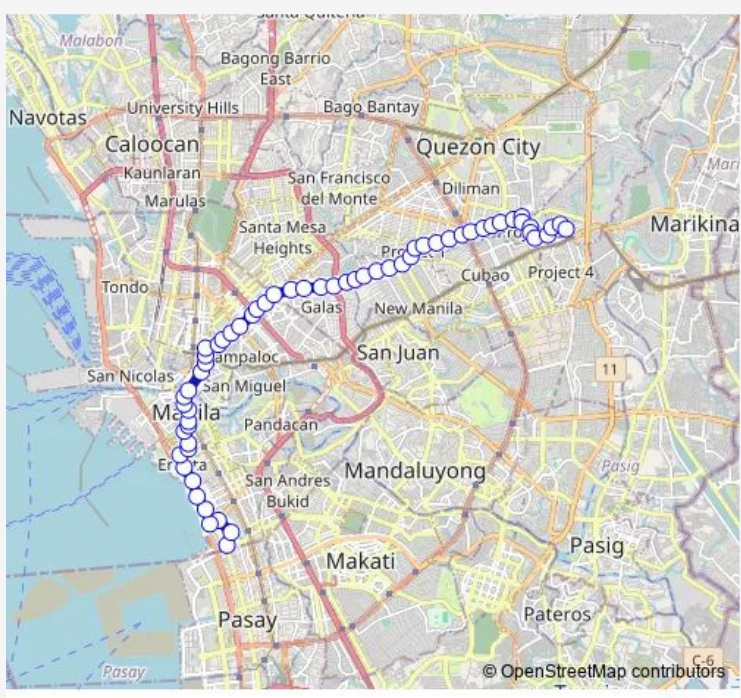

Bus Proj 2&3-Vito Cruz Mabini

[Go to website](#)

**Direction**  
 HP Village Square, Pablo Ocampo Sr., Manila — Narra, Quezon City, Manila  
 60 stops  
[Open route schedule](#)

- HP Village Square, Pablo Ocampo Sr., Manila
- Rizal Memorial Track and Football Stadium, M Adriatico, Manila
- President Quirino Ave / Madre Ignacia Intersection, Manila
- Hospital, Marcelo H. del Pilar / President Quirino Ave Intersection, Manila
- Marcelo H. del Pilar, Manila
- Marcelo H. del Pilar / Sinagoga Intersection, Manila
- Marcelo H. del Pilar / Salas Intersection, Manila
- Arquiza / Marcelo H. del Pilar Intersection, Manila
- Museum of Philippine History, Rizal Park, T.M. Kalaw, Manila
- T.M. Kalaw / Maria Y. Orosa St
- Maria Y. Orosa St, Manila
- Padre Burgos St, Manila
- Padre Burgos St, Manila
- Padre Burgos / Taft Ave Intersection St, Manila
- Taft Ave, Manila
- Taft Ave, Manila
- Padre Burgos St, Manila
- Quezon Bridge, Manila
- Quezon Blvd, Manila

Route schedule  
 HP Village Square, Pablo Ocampo Sr., Manila — Narra, Quezon City, Manila

Monday	00:00
Tuesday	00:00
Wednesday	00:00
Thursday	00:00
Friday	00:00
Saturday	00:00
Sunday	00:00

**Route info**  
 Direction: HP Village Square, Pablo Ocampo Sr., Manila  
 Stops: 60  
 Trip Duration: 1 hour 22 min