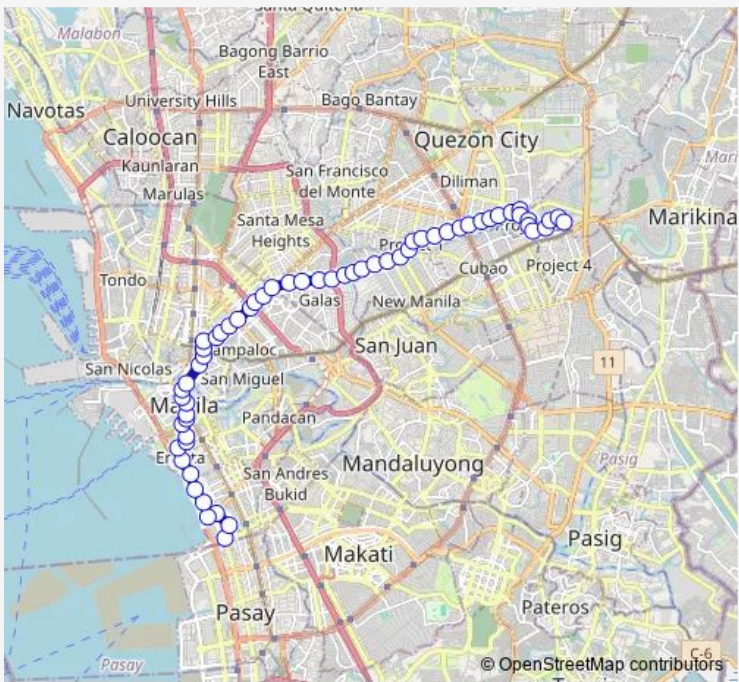

Bus Proj 2&3-Vito Cruz Mabini

[Go to website](#)

Direction
 HP Village Square, Pablo Ocampo Sr., Manila — Narra, Quezon City, Manila
 60 stops
[Open route schedule](#)

- HP Village Square, Pablo Ocampo Sr., Manila
- Rizal Memorial Track and Football Stadium, M Adriatico, Manila
- President Quirino Ave / Madre Ignacia Intersection, Manila
- Hospital, Marcelo H. del Pilar / President Quirino Ave Intersection, Manila
- Marcelo H. del Pilar, Manila
- Marcelo H. del Pilar / Sinagoga Intersection, Manila
- Marcelo H. del Pilar / Salas Intersection, Manila
- Arquiza / Marcelo H. del Pilar Intersection, Manila
- Museum of Philippine History, Rizal Park, T.M. Kalaw, Manila
- T.M. Kalaw / Maria Y. Orosa St
- Maria Y. Orosa St, Manila
- Padre Burgos St, Manila
- Padre Burgos St, Manila
- Padre Burgos / Taft Ave Intersection St, Manila
- Taft Ave, Manila
- Taft Ave, Manila
- Padre Burgos St, Manila
- Quezon Bridge, Manila
- Quezon Blvd, Manila

Route schedule
 HP Village Square, Pablo Ocampo Sr., Manila — Narra, Quezon City, Manila

Monday	00:00
Tuesday	00:00
Wednesday	00:00
Thursday	00:00
Friday	00:00
Saturday	00:00
Sunday	00:00

Route info
 Direction: HP Village Square, Pablo Ocampo Sr., Manila
 Stops: 60
 Trip Duration: 1 hour 22 min