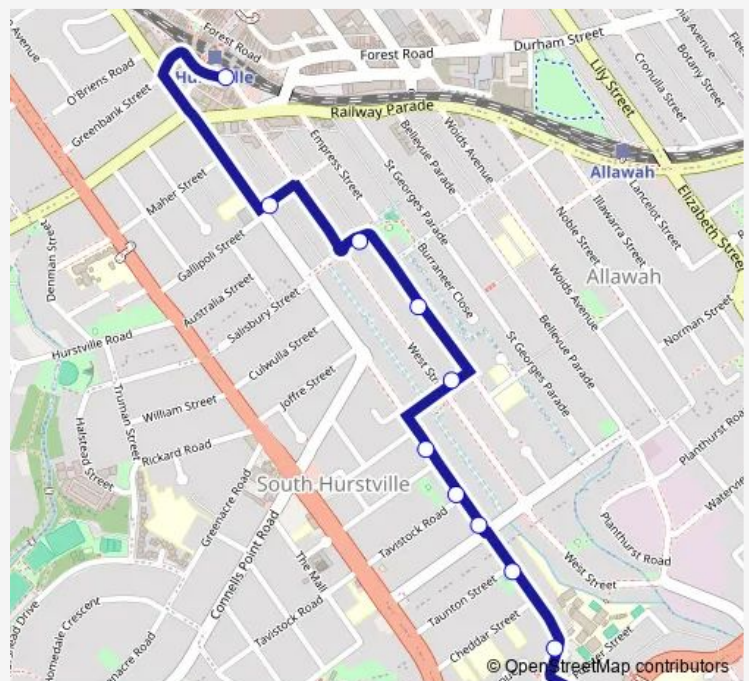

School Bus S333 Woniora Rd after Princes Hwy, Blakehurst to Hurstville Station

[Go to website](#)

Direction

Woniora Rd After Princes Hwy — Hurstville Station, Ormonde Pde, Stand J

11 stops

[Open route schedule](#)

Woniora Rd After Princes Hwy

Woniora Rd Opp Blakehurst High School

Woniora Rd At Taunton St

Woniora Rd At Blakesley Rd

Woniora Rd At Tavistock Rd

Woniora Rd After Grosvenor Rd

King St At West St

George St Opp First Av

Cole St At West St

Finney St At Woniora Rd

Hurstville Station, Ormonde Pde, Stand J

Route schedule

Woniora Rd After Princes Hwy — Hurstville Station, Ormonde Pde, Stand J

Monday	—
Tuesday	—
Wednesday	14:35
Thursday	—
Friday	14:05
Saturday	—
Sunday	—

Route info

Direction: Woniora Rd After Princes Hwy

Stops: 11

Trip Duration: 0 hour 8 min

S333 — Woniora Rd after Princes Hwy, Blakehurst to Hurstville Station

S333 School Bus time schedules and route maps are available in an offline PDF at busmaps.com. Use the busmaps.com website to see live bus times, train schedule or subway schedule, and step-by-step directions for all public transit in Sydney