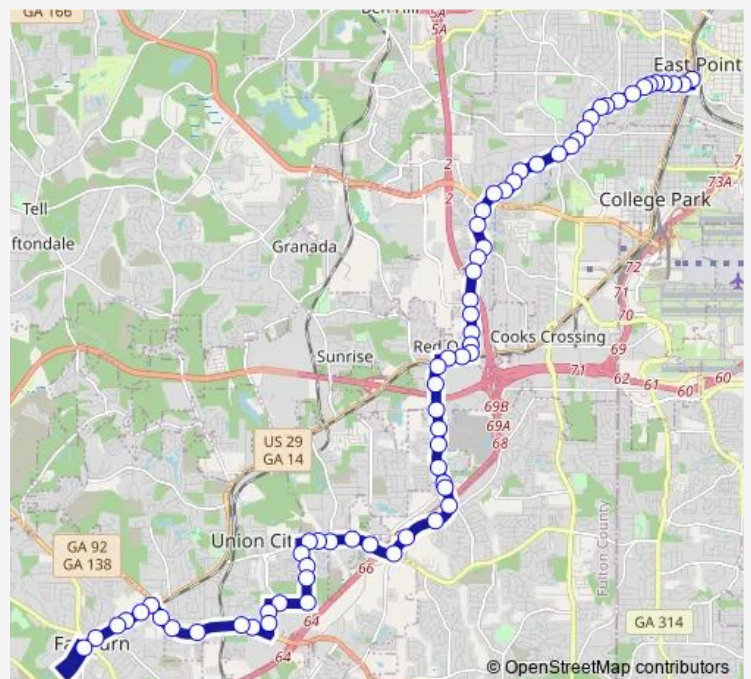

Washington RD @ W Potomac Dr

Washington RD @ Arlington Rd

Washington RD @ Victoria Dr

Route schedule

East Point Station — Smith ST @ SW Broad St

Monday 05:20-00:50⁺¹

Tuesday 05:20-00:50⁺¹

Wednesday 05:20-00:50⁺¹

Thursday 05:20-00:50⁺¹

Friday 05:20-00:50⁺¹

Saturday 06:10-00:50⁺¹

Sunday 06:10-00:50⁺¹

Route info

Direction: East Point Station

Stops: 68

Trip Duration: 0 hour 51 min

181 — Washington Road / Fairburn

Washington RD @ Lakemont Dr

Washington RD @ Laurel Ridge Dr

Washington RD @ Candlewood Dr

Washington RD @ Chestnut Dr

Washington RD @ Carmel Dr

Washington RD @ N Commerce Dr

Washington RD @ 4555

Washington RD @ Hathcock Rd

Washington RD @ Spring St

Washington RD @ Roosevelt Hwy

Roosevelt HWY @ 3199

Roosevelt HWY @ Miller Rd

Buffington RD @ OLD Fairburn Rd

Buffington RD @ Buffington Center