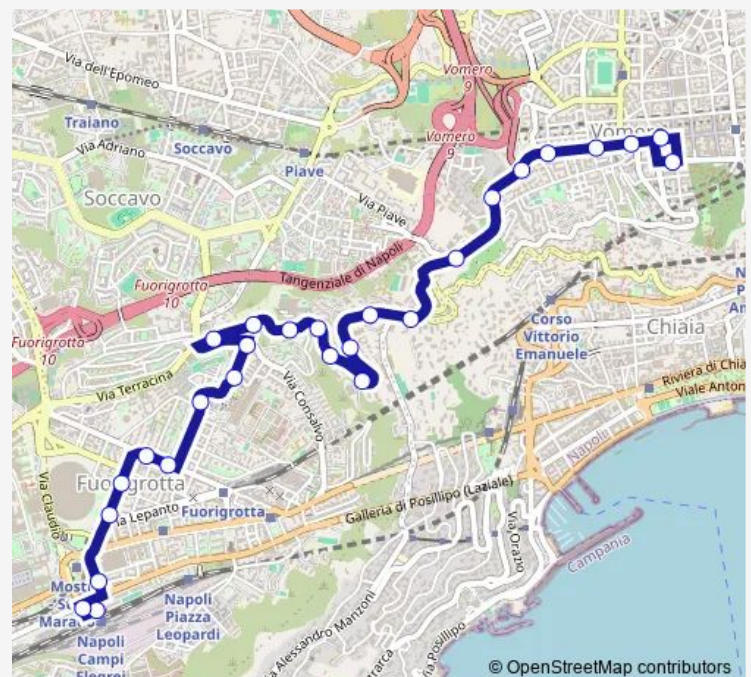

### Route schedule

Gemito - Virtuale — Piazzale Tecchio

Monday 06:35-06:59

Tuesday 06:35-06:59

Wednesday 06:35-06:59

Thursday 06:35-06:59

Friday 06:35-06:59

Saturday —

### Route info

Direction: Gemito - Virtuale

Stops: 25

Trip Duration: 0 hour 46 min

Marino - Stadio Maradona

Tecchio - Mostra

Tecchio - M2

Piazzale Tecchio