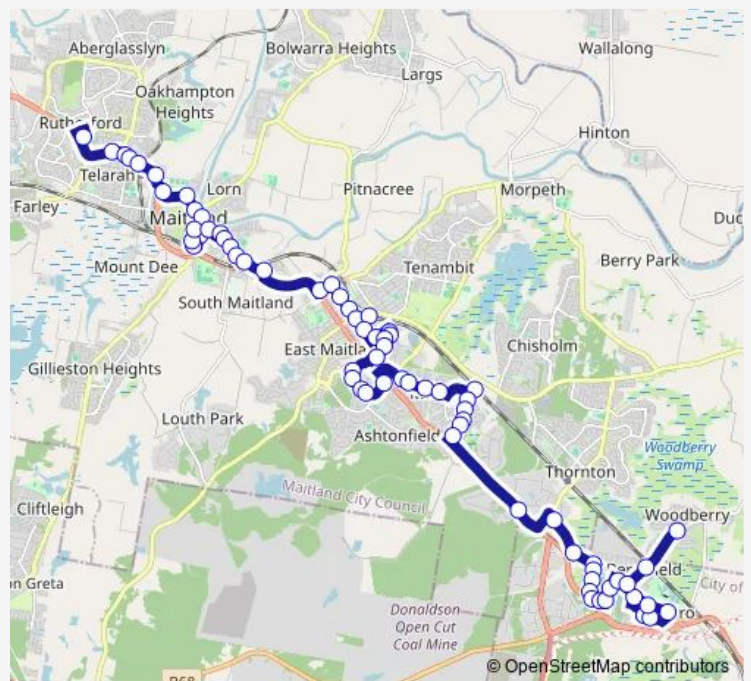

St Peters Maitland, High St

High St At Hunter St

Maitland Regional Art Gallery, High St

High St Opp Ward St

High St Opp Sparke St

Route schedule

Rutherford Shopping Centre, West Mall — Lawson Av After Frewin Av

Monday	05:54-18:43
Tuesday	05:54-18:43
Wednesday	05:54-18:43
Thursday	05:54-18:43
Friday	05:54-18:43
Saturday	07:43-18:41
Sunday	07:53-15:48

Route info

Direction: Rutherford Shopping Centre, West Mall

Stops: 69

Trip Duration: 1 hour 2 min

181 — Woodberry to Rutherford via Beresfield, Green Hills Shopping Centre and Maitland

High St Opp Maitland Visitor Information Centre

Melbourne St At Tyrell St

Lawes St At Melbourne St