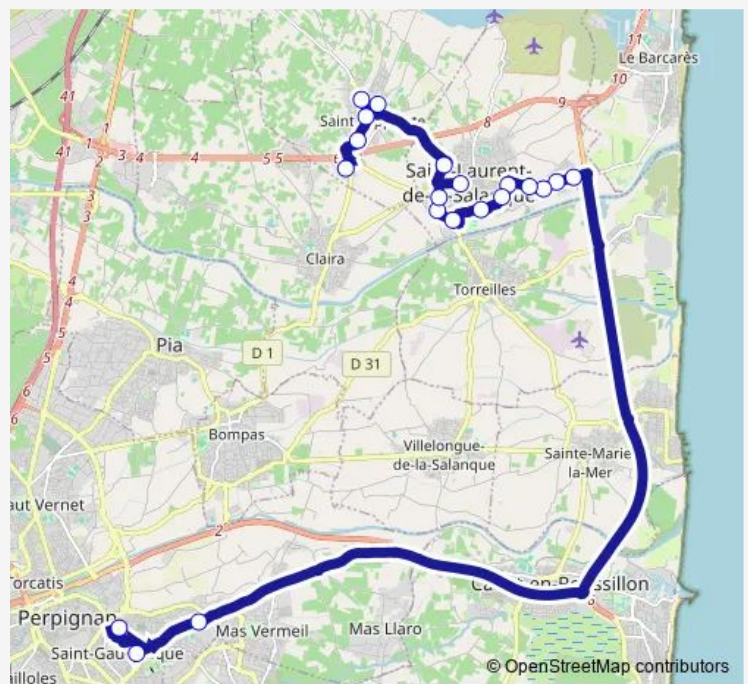

St-Jacques

Annibal - St-Laurent / Slque

La Tourre

Lycée Picasso / Charles Blanc - Stat. Car 1

Boucher

Lycée Lurcat / Coll Camus (Arrêt Nature Stade)

Route schedule

St-Hippolyte - Zone Artisanale — Lycée Lurcat / Coll Camus (Arrêt Nature Stade)

Monday —

Tuesday —

Wednesday 06:45

Thursday —

Friday —

Saturday —

Sunday —

Route info

Direction: St-Hippolyte - Zone Artisanale

Stops: 18

Trip Duration: 0 hour 55 min

181 — Saint-Hippolyte - Lycée Lurcat / Coll Camus

Direction

Boucher — St-Hippolyte - Zone Artisanale

20 stops

[Open route schedule](#)

Wednesday 12:05

Thursday 18:10

Friday 18:10

Saturday —

Sunday —

Route info

Direction: Boucher

Stops: 20