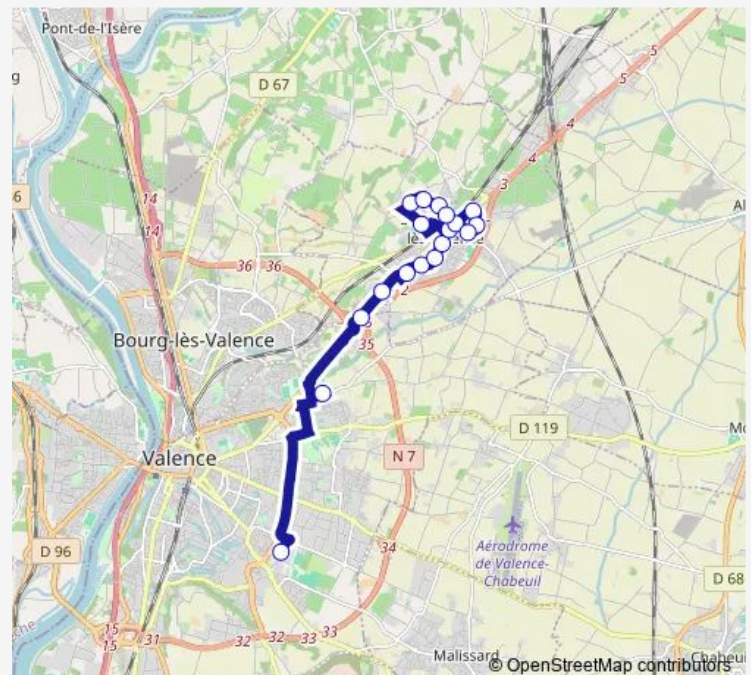

Route schedule

ST Marcel Chapelle — College Pagnol

Monday 07:10-08:10

Tuesday 07:10-08:10

Wednesday 07:10-08:10

Thursday 07:10-08:10

Friday 07:10-08:10

Saturday —

Sunday —

Route info

Direction: ST Marcel Chapelle

Stops: 18

Trip Duration: 0 hour 33 min

181 — Ligne 180

Direction

Valence Pole Briffaut Quai B — ST Marcel Chapelle

18 stops

[Open route schedule](#)

Valence Pole Briffaut Quai B

College Pagnol

Chantre

Plovier

ST Marcel ZA DU Rousset

Fleurs

Wednesday 12:02

Thursday 16:05-17:05

Friday 16:05-17:05

Saturday —

Sunday —

Route info

Direction: Valence Pole Briffaut Quai B

Stops: 18