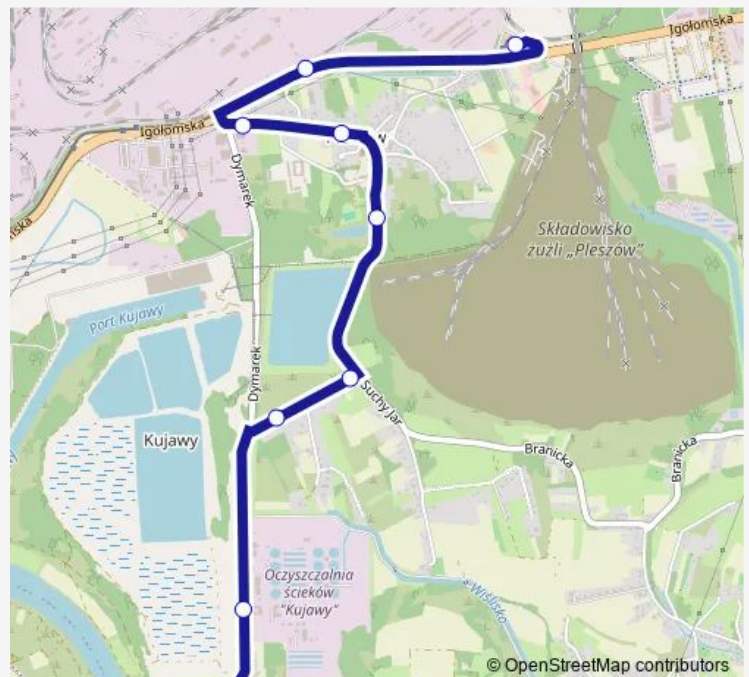

Gwarecka (nż)

Karowa (nż)

Dymarek (nż)

Oczyszczalnia Ścieków 'Kujawy' (nż)

Kujawy

Route schedule

Pleszów — Kujawy

Monday 05:26-22:36

Tuesday 05:26-22:36

Wednesday 05:26-22:36

Thursday 05:26-22:36

Friday 05:26-22:36

Saturday 05:30-22:10

Sunday 05:52-22:10

Route info

Direction: Pleszów

Stops: 9

Trip Duration: 0 hour 9 min

Direction

Kujawy — Pleszów

10 stops

[Open route schedule](#)

Kujawy

Oczyszczalnia Ścieków 'Kujawy' (nż)