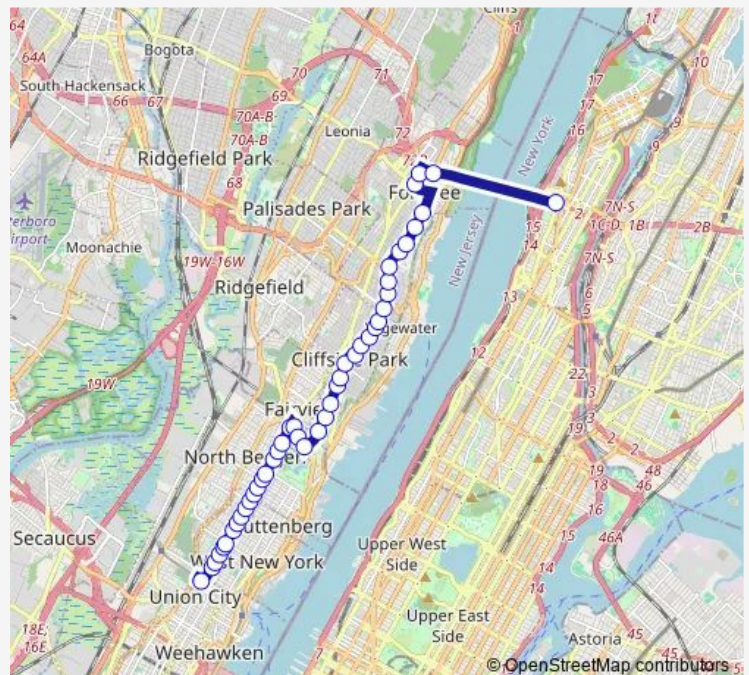

Bergenline AVE AT 74th St

Bergenline AVE AT 77th St

Bergenline AVE AT 78th St

Bergenline AVE AT 82nd St

Bergenline AVE AT 85th St

Bergenline AVE AT 87th St

Bergenline AVE AT JFK Blvd

Woodcliff AVE AT Anderson Ave

### Route schedule

Bergenline AVE Hblr Station — GW Bridge BUS Terminal

Monday 05:30-22:35

Tuesday 05:30-22:35

Wednesday 05:30-22:35

Thursday 05:30-22:35

Friday 05:30-22:35

Saturday 05:30-22:40

### Route info

Direction: Bergenline AVE Hblr Station

Stops: 45

Trip Duration: 0 hour 30 min

Woodcliff AVE AT Palisade Ave

Palisade AVE AT Columbus Pl

Palisade AVE AT Laird Pl

Palisade AVE AT Main St