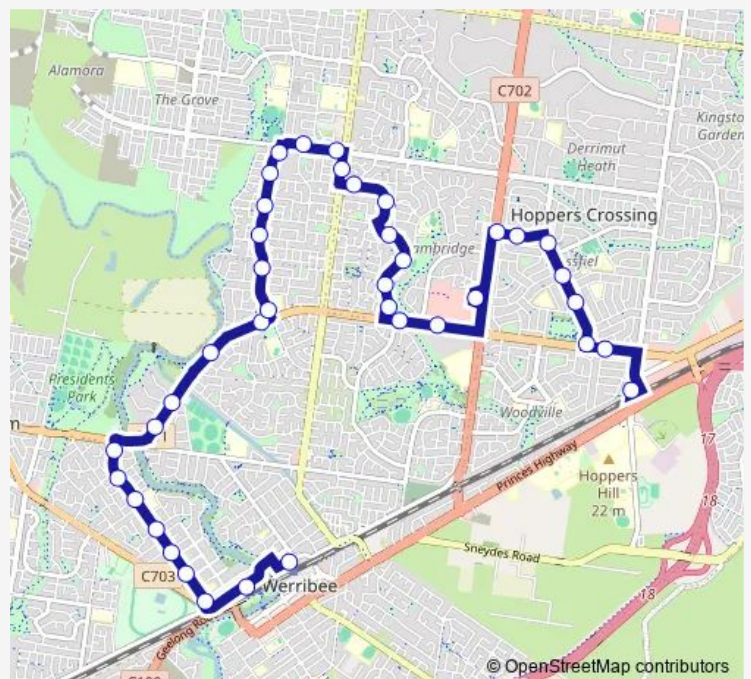

Harmony Dr/Hogans Rd (Werribee)

Tarneit Rd/Hogans Rd (Werribee)

**Route schedule**

Werribee Station/Manly St (Werribee) — Hoppers Crossing Station/Old Geelong Rd (Hoppers Crossing)

Monday 05:13-21:01

Tuesday 05:13-21:01

Wednesday 05:13-21:01

Thursday 05:13-21:01

Friday 05:13-21:01

Saturday 07:02-20:43

Sunday 07:02-20:43

**Route info**

Direction: Werribee Station/Manly St (Werribee)

Stops: 39

Trip Duration: 0 hour 40 min

181 — Werribee Station - Hoppers Crossing Station

Wilmington Ave/Tarneit Rd (Hoppers Crossing)

Medina Dr/Wilmington Ave (Hoppers Crossing)

Delaware Ct/Wilmington Ave (Hoppers Crossing)

## Route info

Direction: Hoppers Crossing Station/Old Geelong Rd (Hoppers Crossing)

Stops: 38

Trip Duration: 0 hour 40 min

Latham St/Heaths Rd (Werribee)

5 Heaths Rd (Werribee)

Riverbend Cres (north)/Heaths Rd (Werribee)