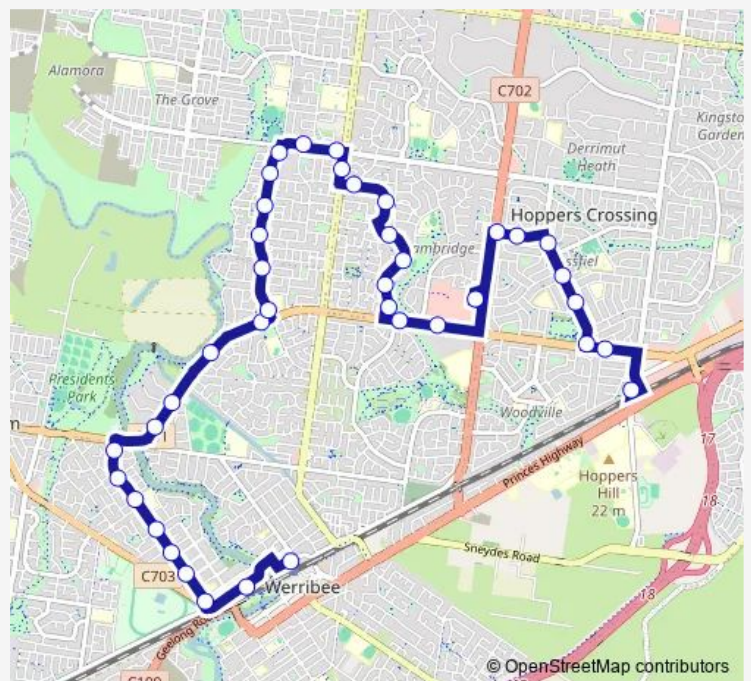

Manorvale Primary School/Greaves St (Werribee)

Gerald St/Greaves St (Werribee)

Robina Gr/Greaves St (Werribee)

Riverbend Cres (south)/Heaths Rd (Werribee)

Riverbend Cres (north)/Heaths Rd (Werribee)

River Run Dr/Heaths Rd (Werribee)

Harmony Dr/Hogans Rd (Werribee)

Tarneit Rd/Hogans Rd (Werribee)

Route schedule

Werribee Station/Manly St (Werribee) — Hoppers Crossing Station/Old Geelong Rd (Hoppers Crossing)

Monday	05:13-21:01
Tuesday	05:13-21:01
Wednesday	05:13-21:01
Thursday	05:13-21:01
Friday	05:13-21:01
Saturday	07:02-20:43
Sunday	08:15-20:43

Route info

Direction: Werribee Station/Manly St (Werribee)

Stops: 39

Trip Duration: 0 hour 42 min

181 — Werribee Station - Hoppers Crossing Station

Wilmington Ave/Tarneit Rd (Hoppers Crossing)

Medina Dr/Wilmington Ave (Hoppers Crossing)

Saturday 06:59-20:59

Sunday 08:02-20:59

Route info

Direction: Hoppers Crossing Station/Old Geelong Rd (Hoppers Crossing)

Stops: 38

Trip Duration: 0 hour 36 min

Latham St/Heaths Rd (Werribee)

5 Heaths Rd (Werribee)