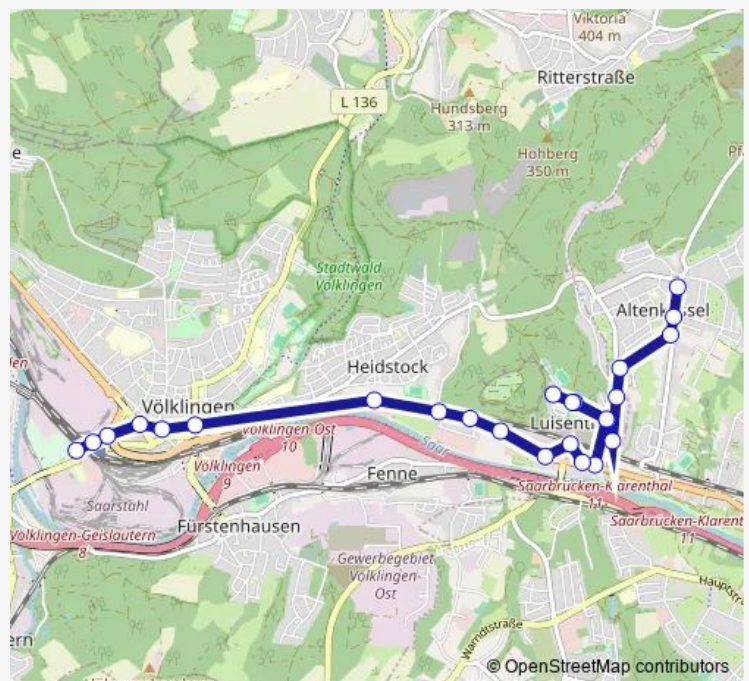

Monday 05:18-18:51

Tuesday 05:18-18:51

Wednesday 05:18-18:51

Thursday 05:18-18:51

Friday 05:18-18:51

Saturday —

Sunday —

Route info

Direction: Rathaus, Altenkessel Saarbrücken

Stops: 25

Trip Duration: 0 hour 28 min

Bismarckstr., Völklingen

Am Hüttenwerk, Völklingen

Bahnhof, Völklingen

Weltkulturerbe, Völklingen

Direction