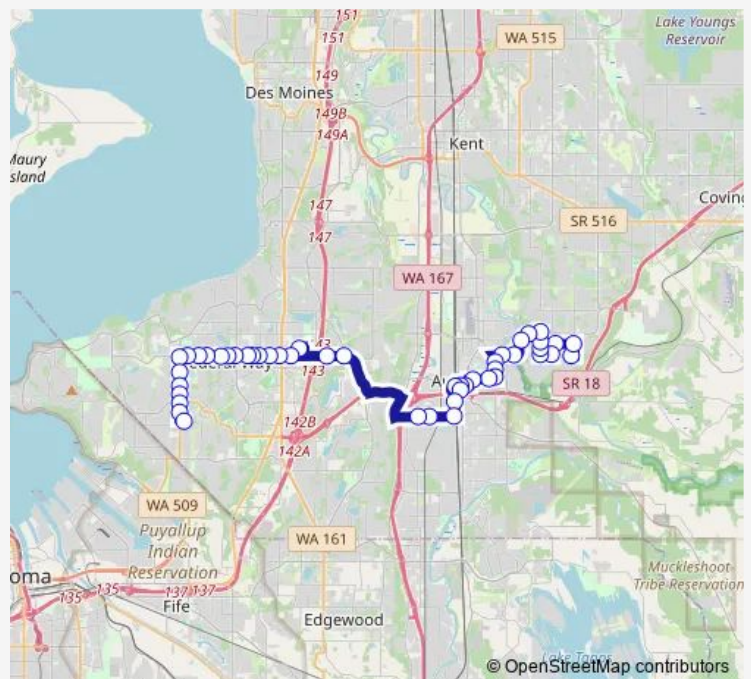

### Direction

SE 320th St & 122nd Ave Se — Twin Lakes Park & Ride - Bay 2

47 stops

[Open route schedule](#)

SE 320th St & 122nd Ave Se

SE 316th St & 124th Ave Se

SE 316th St & 117th Pl Se

116th Ave SE & SE 320th St

### Route schedule

SE 320th St & 122nd Ave Se — Twin Lakes Park & Ride - Bay 2

Monday 04:56-22:42

Tuesday 04:56-22:42

Wednesday —

Thursday 04:56-22:42

Friday 04:56-22:42

Saturday 06:45-22:15

### Route info

Direction: SE 320th St & 122nd Ave Se

Stops: 47

Trip Duration: 0 hour 52 min

181

C St SW & 8th St Sw

15th St SW & C St Sw

15th St SW & Market St

## Route info

Direction: Twin Lakes Park & Ride - Bay 2

Stops: 48

Trip Duration: 0 hour 58 min

15th St SW & Market St

15th St SW & C St Sw

C St SW & Highway 18

S Division St & 3rd St Se