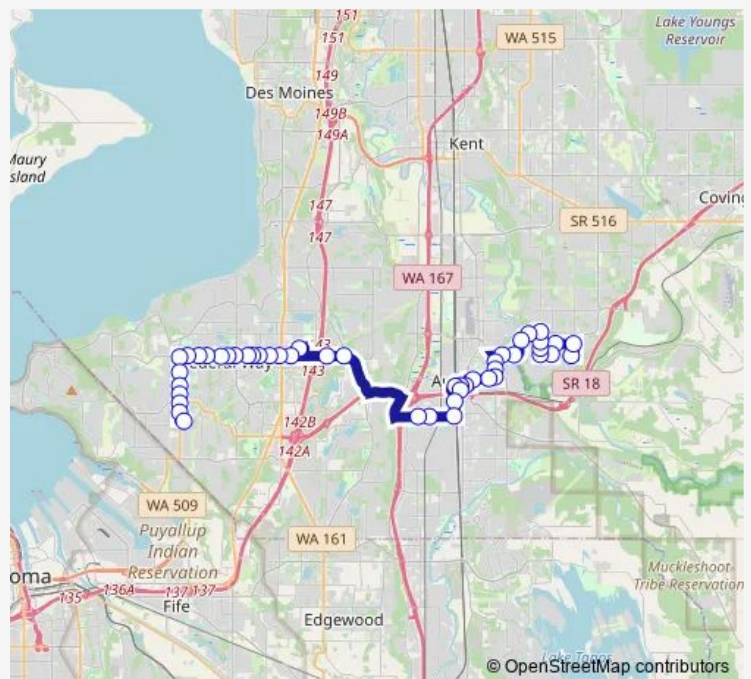

2nd St SE & A St Se

Auburn Transit Center - Bay 3

S Division St & 3rd St Se

Route schedule

SE 320th St & 122nd Ave Se — Twin Lakes Park & Ride - Bay 2

Monday 04:56-22:42

Tuesday 04:56-22:42

Wednesday —

Thursday 04:56-22:42

Friday 04:56-22:42

Saturday 06:45-22:15

Sunday 07:42-20:08

Route info

Direction: SE 320th St & 122nd Ave Se

Stops: 47

Trip Duration: 0 hour 54 min

181

C St SW & 8th St Sw

15th St SW & C St Sw

15th St SW & Market St

15th St SW & O St Sw

S 320th St & Military Rd S

S 320th St & 32nd Ave S

Federal Way TC - Bay 3

Route info

Direction: Twin Lakes Park & Ride - Bay 2

Stops: 48

Trip Duration: 0 hour 49 min

15th St SW & Market St

15th St SW & C St Sw

C St SW & Highway 18

S Division St & 3rd St Se