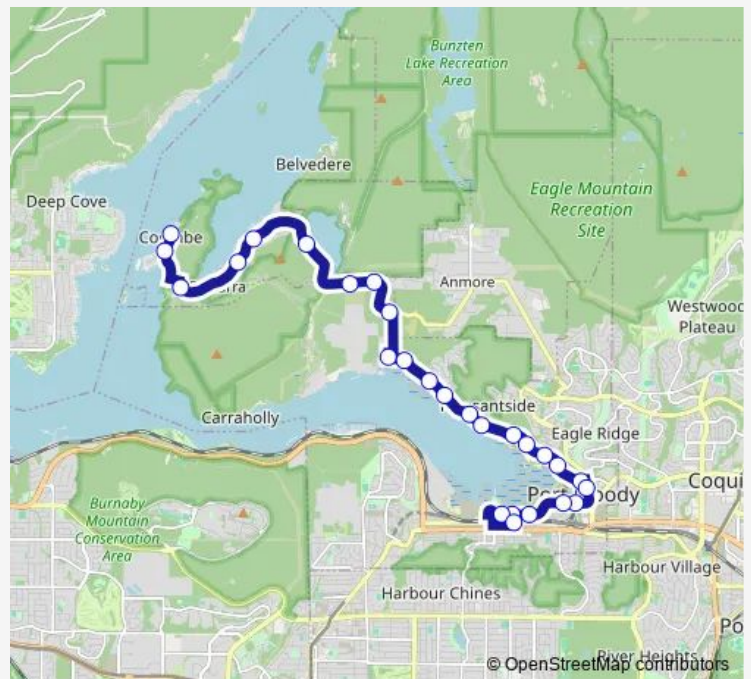

Southbound loco Rd @ Newport Dr

Route schedule

Southbound Belcarra Bay Rd @ Whiskey Cove Lane —
 Moody Centre Station @ Bay 1 Unloading Only

Monday	05:55-23:15
Tuesday	05:55-23:15
Wednesday	05:55-23:15
Thursday	05:55-23:15
Friday	05:55-23:15
Saturday	07:49-23:12
Sunday	08:49-23:16

Route info

Direction: Southbound Belcarra Bay Rd @ Whiskey Cove Lane

Stops: 26

Trip Duration: 0 hour 21 min

■ 181 — Moody Centre Station/loco

Westbound Murray St @ Capilano Rd

Westbound Murray St @ Klahanie Dr East

Westbound Murray St @ 2900 Block

Westbound Murray St @ Hugh St

Moody Centre Station @ Bay 1 Unloading Only

Direction

Moody Centre Station @ Bay 7 — Southbound 2nd Ave @ loco Rd

18 stops

[Open route schedule](#)

Stops: 18

Trip Duration: 0 hour 16 min

Direction

Moody Centre Station @ Bay 7 — Southbound Belcarra Bay Rd @ Whiskey Cove Lane

35 stops

[Open route schedule](#)

Moody Centre Station @ Bay 7

Eastbound Murray St @ Hugh St