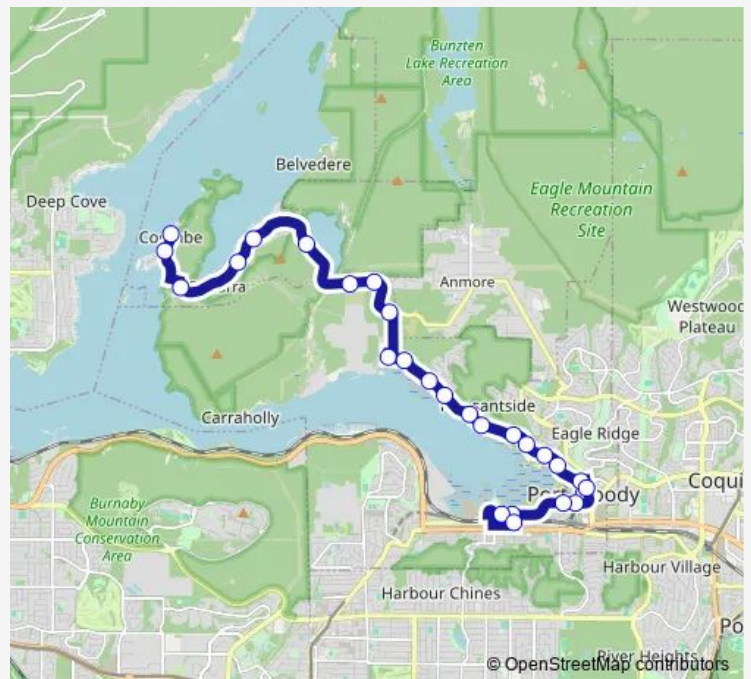

Southbound loco Rd @ Newport Dr

**Route schedule**

Southbound Belcarra Bay Rd @ Whiskey Cove Lane —  
 Moody Centre Station @ Bay 1 Unloading Only

Monday	05:55-23:15
Tuesday	05:55-23:15
Wednesday	05:55-23:15
Thursday	05:55-23:15
Friday	05:55-23:15
Saturday	07:49-23:12
Sunday	08:49-23:13

**Route info**

Direction: Southbound Belcarra Bay Rd @ Whiskey Cove Lane

Stops: 26

Trip Duration: 0 hour 21 min

181 — Moody Centre Station/loco

Westbound Murray St @ Capilano Rd

Westbound Murray St @ Klahanie Dr East

## Route info

Direction: Moody Centre Station @ Bay 7

Stops: 18

Trip Duration: 0 hour 19 min

## Direction

Moody Centre Station @ Bay 7 — Southbound Belcarra Bay Rd @ Whiskey Cove Lane

35 stops

[Open route schedule](#)

Moody Centre Station @ Bay 7

Eastbound Murray St @ Hugh St

Eastbound Murray St @ 2900 Block