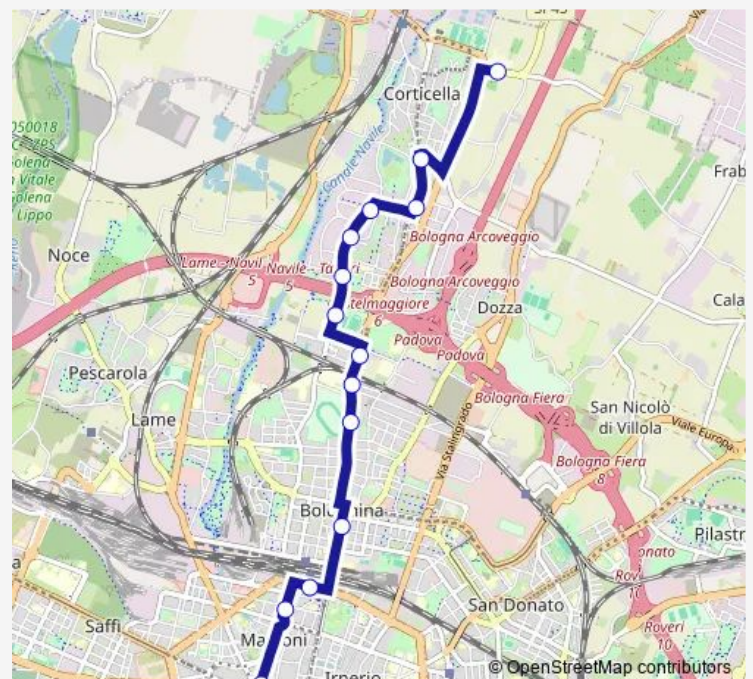

Caserme Rosse

Istituto Aldini

Ippodromo

Piazza Dell'Unita`

Porta Galliera

Bologna Autostazione

**Route schedule**

Istituto Serpieri — Bologna Autostazione

Monday 12:48-14:05

Tuesday 12:48-14:05

Wednesday 12:48-14:05

Thursday 12:48-14:05

Friday 12:48-14:05

Saturday 12:50-13:39

Sunday —

**Route info**

Direction: Istituto Serpieri

Stops: 8

Trip Duration: 0 hour 13 min

181 — Via Marconi / Autostazione - Istituto Serpieri

## Route info

Direction: Istituto Serpieri

Stops: 7

Trip Duration: 0 hour 15 min