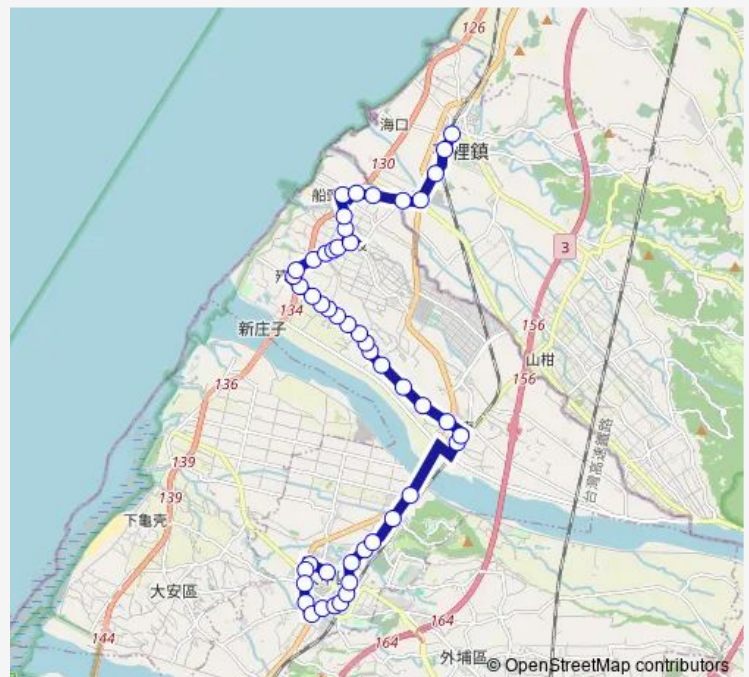

Thursday 06:10-17:20

Friday 06:10-17:20

Saturday 06:10-17:20

Sunday 06:10-17:20

Route info

Direction: Tc_苑裡站

Stops: 48

Trip Duration: 0 hour 47 min

Friday 07:10-18:25

Saturday 07:10-18:25

Sunday 07:10-18:25

Route info

Direction: Tc_大甲區公所

Stops: 48

Trip Duration: 0 hour 45 min

Tc_石頭厝