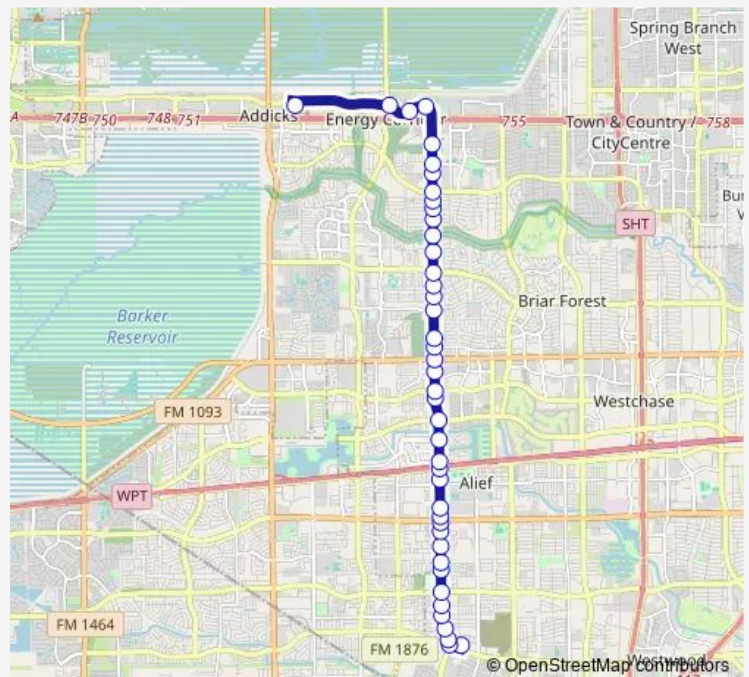

Addicks Park & Ride — Dairy View Ln @ Bissonnet St

Monday 05:00-21:00

Tuesday 05:00-21:00

Wednesday 05:00-21:00

Thursday 05:00-21:00

Friday 05:00-21:00

Saturday 06:00-19:00

Sunday 06:00-19:00

Route info

Direction: Addicks Park & Ride

Stops: 41

Trip Duration: 0 hour 39 min

067 — Dairy Ashford

Dairy Ashford Rd @ Richmond Ave

Dairy Ashford Rd @ Skymeadow Dr

Dairy Ashford Rd @ Westpark Dr

Dairy Ashford Rd @ Ashford Point Dr

Dairy Ashford Rd @ Brant Rock Dr

Dairy Ashford Rd @ Alief Clodine Rd

Dairy Ashford Rd @ High Star Dr

Dairy Ashford Rd @ Rodeo Square Dr

Dairy Ashford Rd @ Bellaire Blvd

Dairy Ashford Rd @ Leader St

Thursday 05:00-21:00

Friday 05:00-21:00

Saturday 05:00-19:00

Sunday 05:00-19:00

Route info

Direction: Dairy View Ln @ Bissonnet St

Stops: 42

Trip Duration: 0 hour 40 min