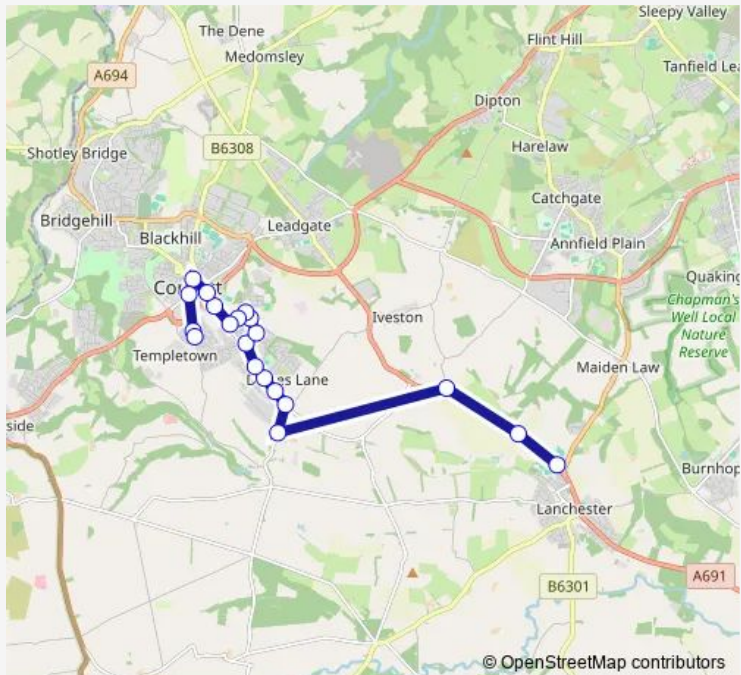

Bus 826 Shotley Bridge Elm Park - St Bede's Catholic School & Sixth Form College

[Go to website](#)

Direction
 St Bede's School Grounds — Temple Gardens
 20 stops
[Open route schedule](#)

- St Bede's School Grounds
- Durham Road
- Farm
- Bus stop
- Industrial Estate
- Greenways
- Broadway
- Chapel
- Iveston Road - Shaftoe Close
- Iveston Road - Pontop View
- Castledene Road
- Castledene Road - Gloucester Road
- Gloucester Road - Metcalfe Road
- Gloucester Road End
- Mortons Garage
- Delves Lane
- Consett Bus Station Stand A
- Front Street
- Temple Alwyn Gardens
- Temple Gardens

Route schedule
 St Bede's School Grounds — Temple Gardens

Monday	15:24
Tuesday	15:24
Wednesday	15:24
Thursday	15:24
Friday	15:24
Saturday	—
Sunday	—

Route info
 Direction: St Bede's School Grounds
 Stops: 20
 Trip Duration: 0 hour 21 min

Durham Road

St Bede's School Grounds

Route schedule

Consett Bus Station Stand J — St Bede's School Grounds

Monday 08:07

Tuesday 08:07

Wednesday 08:07

Thursday 08:07

Friday 08:07

Saturday —

Sunday —

Route info

Direction: Consett Bus Station Stand J

Stops: 19

Trip Duration: 0 hour 28 min

826 Bus time schedules and route maps are available in an offline PDF at busmaps.com. Use the busmaps.com website to see live bus times, train schedule or subway schedule, and step-by-step directions for all public transit in Consett