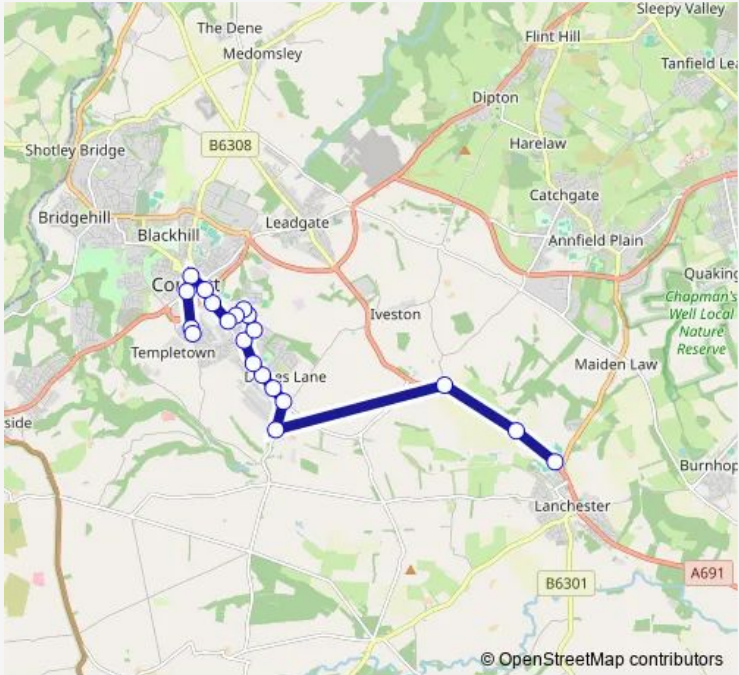

Bus 826 Shotley Bridge Elm Park - St Bede's Catholic School & Sixth Form College

[Go to website](#)

Direction
 St Bede's School Grounds — Temple Gardens
 20 stops
[Open route schedule](#)

- St Bede's School Grounds
- Durham Road
- Farm
- Bus stop
- Industrial Estate
- Greenways
- Broadway
- Chapel
- Iveston Road - Shaftoe Close
- Iveston Road - Pontop View
- Castledene Road
- Castledene Road - Gloucester Road
- Gloucester Road - Metcalfe Road
- Gloucester Road End
- Mortons Garage
- Delves Lane
- Consett Bus Station Stand A
- Front Street
- Temple Alwyn Gardens
- Temple Gardens

Route schedule
 St Bede's School Grounds — Temple Gardens

Monday	15:24
Tuesday	15:24
Wednesday	15:24
Thursday	15:24
Friday	15:24
Saturday	—
Sunday	—

Route info
 Direction: St Bede's School Grounds
 Stops: 20
 Trip Duration: 0 hour 21 min

Durham Road

St Bede's School Grounds

Route schedule

Consett Bus Station Stand J — St Bede's School Grounds

Monday 08:07

Tuesday 08:07

Wednesday 08:07

Thursday 08:07

Friday 08:07

Saturday —

Sunday —

Route info

Direction: Consett Bus Station Stand J

Stops: 19

Trip Duration: 0 hour 28 min

826 Bus time schedules and route maps are available in an offline PDF at busmaps.com. Use the busmaps.com website to see live bus times, train schedule or subway schedule, and step-by-step directions for all public transit in Consett