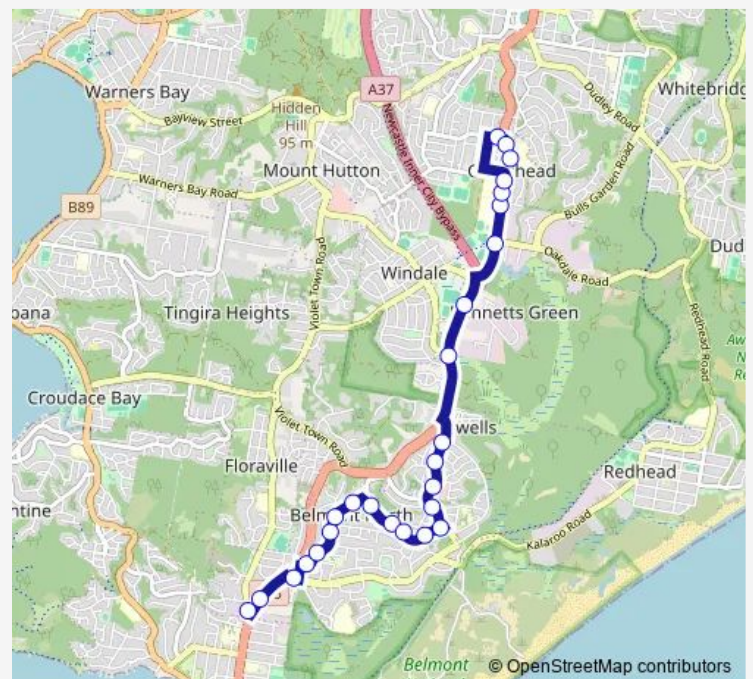

Ntaba Rd Opp Jewells Plaza

Ntaba Rd At Gilsmere St

Ntaba Rd Opp Fencott Dr

Pacific Hwy At South St

Pacific Hwy Opp Groves Rd

Pacific Hwy Opp Oakdale Av

Route schedule

Belmont Bus Depot, Floraville Rd — St Mary's High School, Pacific Hwy

Monday	07:46
Tuesday	07:46
Wednesday	07:46
Thursday	07:46
Friday	07:46
Saturday	—
Sunday	—

Route info

Direction: Belmont Bus Depot, Floraville Rd

Stops: 26

Trip Duration: 0 hour 21 min

826 — St. Marys High, Gateshead to Belmont Depot Yard

Hunter Sports High, Pacific Hwy

Wiripaang Public School, Pacific Hwy

Pacific Hwy At Hughes St

Oxford St At O'Brien St

Pacific Hwy After Oxford St

St Mary's High School, Pacific Hwy

Direction

St Mary's High School, Pacific Hwy — Belmont Bus Depot, Floraville Rd

Thursday 15:45

Friday 15:45

Saturday —

Sunday —

Route info

Direction: St Mary's High School, Pacific Hwy

Stops: 23

Trip Duration: 0 hour 14 min