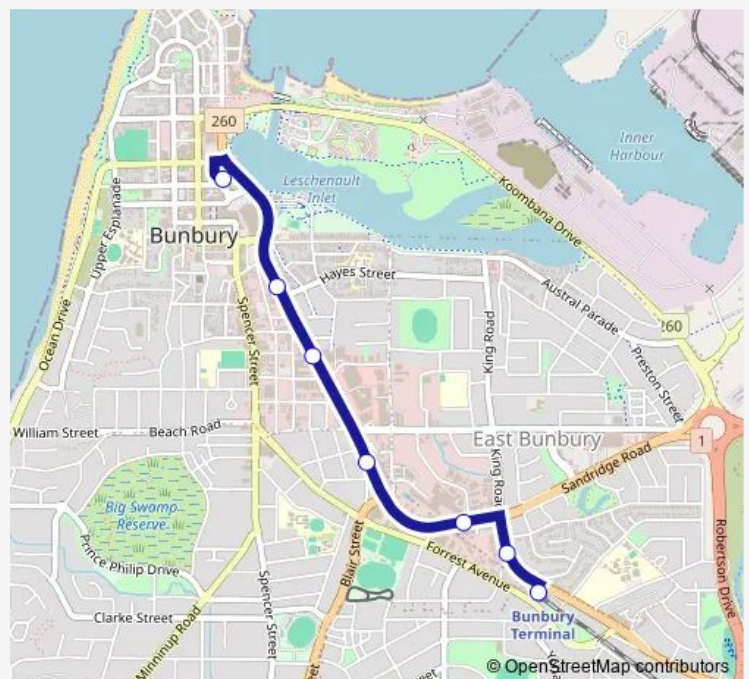

Direction

Bunbury Bus Stn Stand 2 — Bunbury Rail Stn Bunbury Passenger Terminal

8 stops

[Open route schedule](#)

Bunbury Bus Stn Stand 2

Blair St After Stirling St

Blair St Before Mervyn St

Blair St After Higgins St

Sandridge Rd After Denning Rd

Picton Rd After Bunning Bvd

Picton Rd Before Petherick St

Bunbury Rail Stn Bunbury Passenger Terminal

Route schedule

Bunbury Bus Stn Stand 2 — Bunbury Rail Stn Bunbury Passenger Terminal

Monday	11:00
Tuesday	11:00
Wednesday	11:00
Thursday	11:00
Friday	11:00
Saturday	—
Sunday	14:15

Route info

Direction: Bunbury Bus Stn Stand 2

Stops: 8

Trip Duration: 0 hour 10 min

Direction

Bunbury Rail Stn Bunbury Passenger Terminal — Bunbury Bus Stn Stand 2

7 stops

[Open route schedule](#)

Bunbury Rail Stn Bunbury Passenger Terminal

Picton Rd Before Bunning Bvd

Sandridge Rd After Denning Rd

Blair St Before Higgins St

Blair St After Stuart St

Blair St After Hayes St