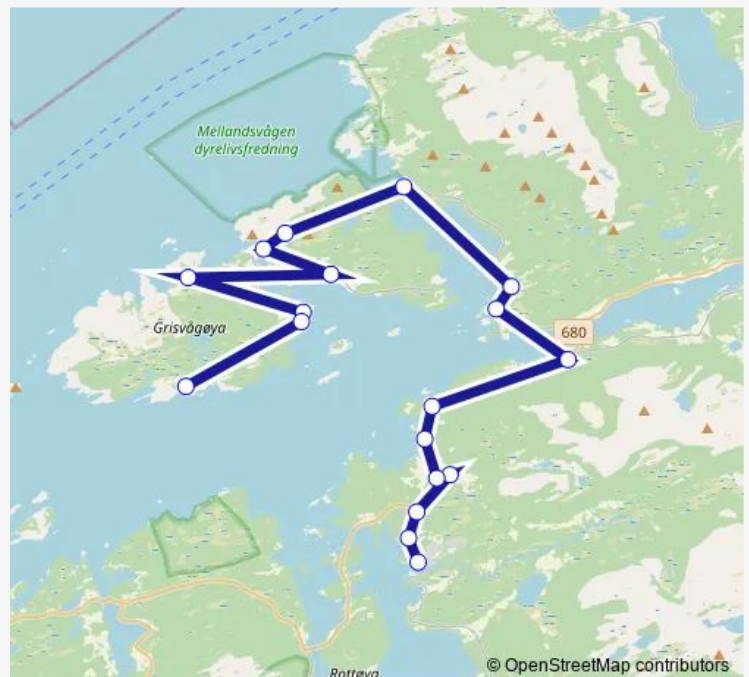

Route schedule

Aure — Gjerda

Monday	13:30-14:50
Tuesday	13:30-14:50
Wednesday	13:30-14:50
Thursday	09:05-13:30
Friday	09:05-13:30
Saturday	—
Sunday	—

Route info

Direction: Aure

Stops: 18

Trip Duration: 0 hour 45 min

■ 826 — Gjerda-Aukan-Lesund-Aure

Direction

Gjerda — Aure

14 stops

[Open route schedule](#)

Gjerda
Gjerdevegen
Svinvika
Aukan
Tømmernes
Lesund
Kalland
Torsetsund bru
Vean
Festbugen
Eidestranda
Vågsand
Våg
Aure