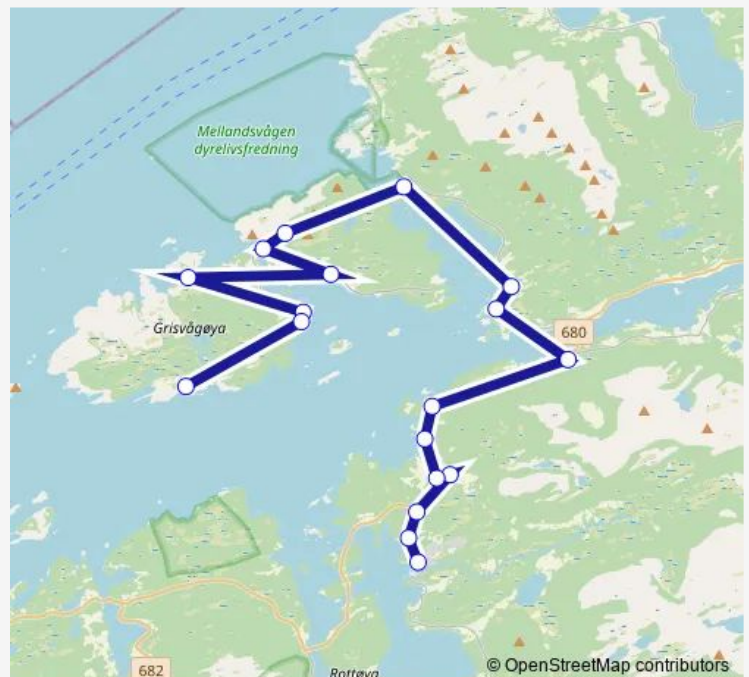

Route schedule

Aure — Gjerda

Monday	13:30-14:50
Tuesday	09:05-14:50
Wednesday	13:30-14:50
Thursday	13:30
Friday	09:05-13:30
Saturday	—
Sunday	—

Route info

Direction: Aure

Stops: 18

Trip Duration: 0 hour 45 min

826 — Gjerda-Aukan-Lesund-Aure

Direction

Gjerda — Aure

14 stops

[Open route schedule](#)

Gjerda
Gjerdevegen
Svinvika
Aukan
Tømmernes
Lesund
Kalland
Torsetsund bru
Vean
Festbugen
Eidestranda
Vågsand
Våg
Aure