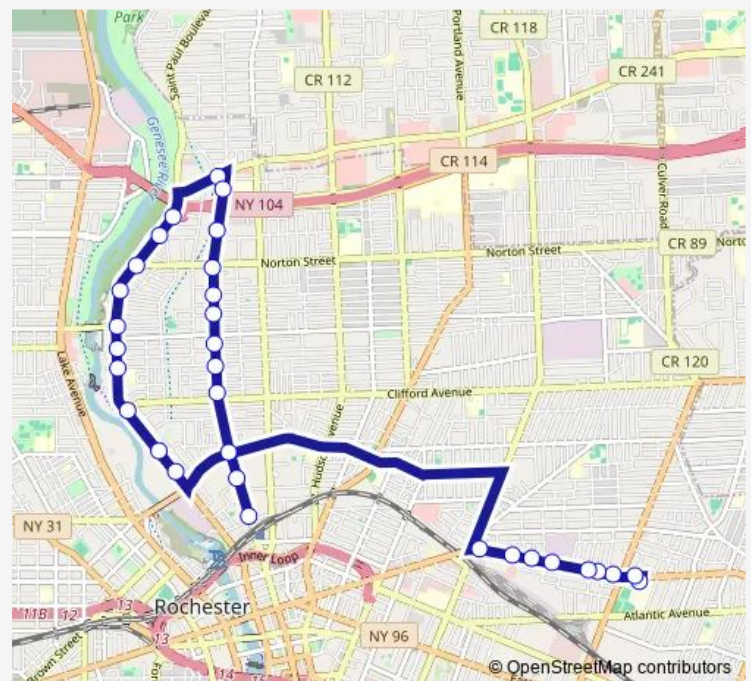

### Direction

Clinton & Ward — East High Main Loop

35 stops

[Open route schedule](#)

- Clinton & Ward
- Clinton & Kelly
- Clinton & Saint Bridgets
- Clinton & Upper Falls
- Clinton & Clifford
- Clinton & Ave A
- Clinton & Avenue D
- Clinton & Kohlman
- Clinton & Borchard
- Clinton & Norton
- Clinton & Darrow
- Clinton & Resolute
- Clinton & Rau
- E Ridge & Rutledge
- St Paul & Route 104
- St Paul & 1835 St Paul
- St Paul & Seth Green
- St Paul & Saranac
- St Paul & Dorbeth
- St Paul & Avenue E
- St Paul & Avenue C

### Route schedule

Clinton & Ward — East High Main Loop

Monday	07:00
Tuesday	07:00
Wednesday	07:00
Thursday	07:00
Friday	07:00
Saturday	—
Sunday	—

### Route info

Direction: Clinton & Ward

Stops: 35

Trip Duration: 0 hour 30 min

826 — N Clinton-St Paul/E Main

St Paul & Avenue A

St Paul & Evergreen

St Paul & Scrantom

Main & Bowman

Main & Culver

East High Main Loop

**Direction**

East High Main Loop — Clinton &amp; Ward

31 stops

[Open route schedule](#)

East High Main Loop