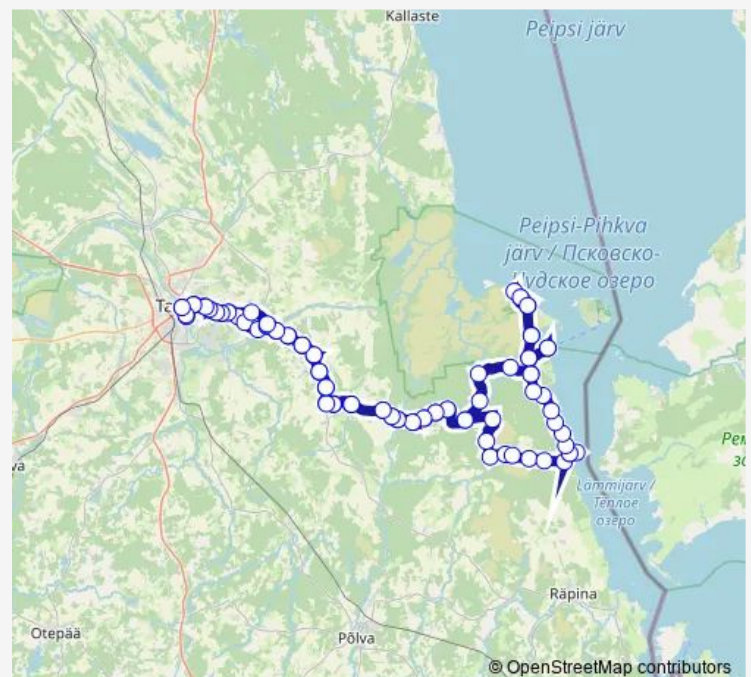

Thursday —

Friday 17:00

Saturday 17:00

Sunday 17:00

Route info

Direction: Tartu bussijaam

Stops: 90

Trip Duration: 3 hour 30 min