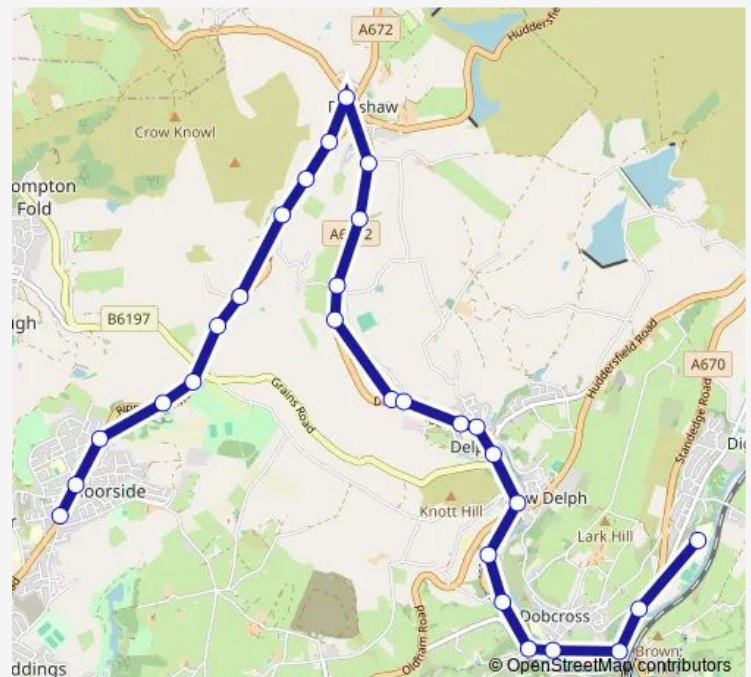

Thursday 07:45

Friday 07:45

Saturday —

Sunday —

Route info

Direction: The Moorside

Stops: 28

Trip Duration: 0 hour 31 min

826 — Saddleworth School - Moorside

Oakdale Mill

Tamewater Court

Wall Hill Road

The Woolpack

Wool Road

Navigation Inn

Saddleworth School

Direction

Saddleworth School — Highfield Terrace

34 stops

[Open route schedule](#)

Saddleworth School

Saddleworth School

Navigation Inn

Wool Road