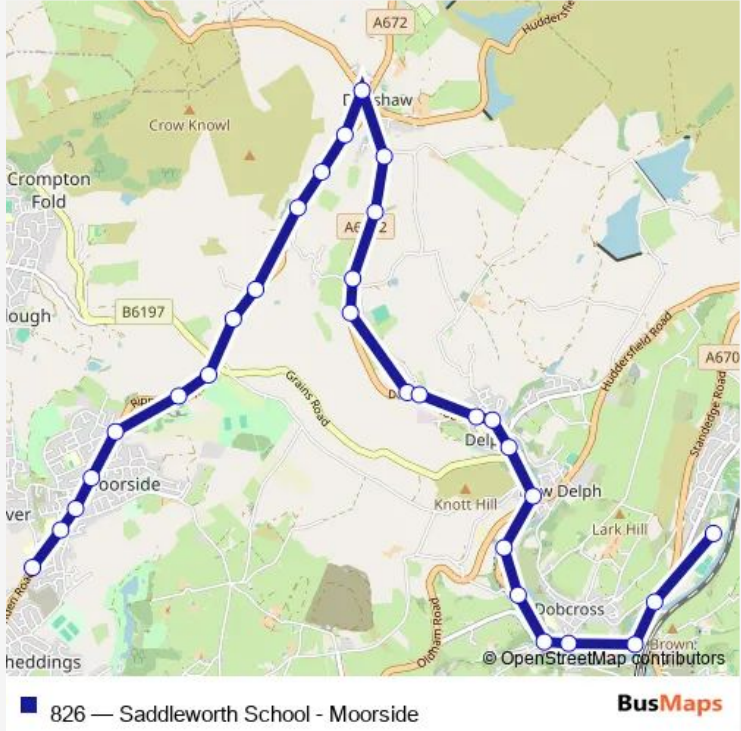

Bus 826 Saddleworth School - Moorside

[Go to website](#)

Direction
 Highfield Terrace — Saddleworth School
 30 stops
[Open route schedule](#)

- Highfield Terrace
- Turf Pit Lane
- The Moorside
- Sholver Lane
- Waggon & Horses
- Doorstones Farm
- Grains Bar
- Braeside
- Hollin Bank
- Horest Lane
- The Barracks
- Printers Arms
- Junction Inn
- Wham Lane
- Summer Hill Clough
- Tame Lane
- New Barn Road
- Denshaw Road
- Slack Lane
- Friarmere Road
- Lodge Lane

Route schedule
 Highfield Terrace — Saddleworth School

| | |
|-----------|-------|
| Monday | 07:43 |
| Tuesday | 07:43 |
| Wednesday | 07:43 |
| Thursday | 07:43 |
| Friday | 07:43 |
| Saturday | — |
| Sunday | — |

Route info
 Direction: Highfield Terrace
 Stops: 30
 Trip Duration: 0 hour 33 min

The Swan

Oldham Road

Oakdale Mill

Tamewater Court

Wall Hill Road

The Woolpack

Wool Road

Route info

Direction: Saddleworth School

Stops: 34

Trip Duration: 0 hour 31 min

Hollin Bank

Braeside

Grains Bar

Doorstones Farm