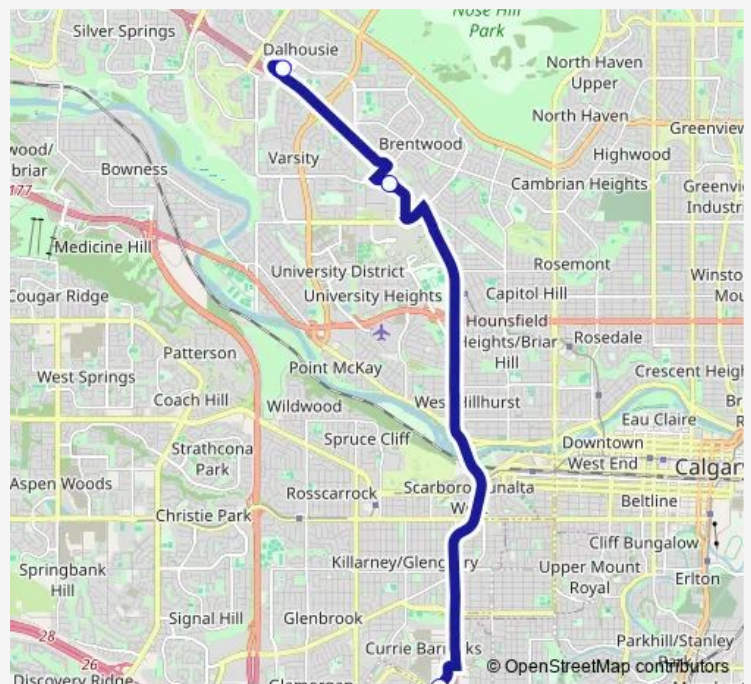

Bus 826 Bishop Carroll/Dalhousie/Brentwood

[Go to website](#)

Direction

NB Richard RD @ Richardson WY Sw — Dalhousie LRT Station Nb

3 stops

[Open route schedule](#)

NB Richard RD @ Richardson WY Sw

Brentwood LRT Station Sb

Dalhousie LRT Station Nb

Route schedule

NB Richard RD @ Richardson WY Sw — Dalhousie LRT Station Nb

Monday 15:25

Tuesday 15:25

Wednesday 15:25

Thursday 15:25

Friday 14:25

Saturday —

Sunday —

Route info

Direction: NB Richard RD @ Richardson WY Sw

Stops: 3

Trip Duration: 0 hour 23 min

826 — Bishop Carroll/Dalhousie/Brentwood

Direction

| | |
|-----------|-------|
| Monday | 08:28 |
| Tuesday | 08:28 |
| Wednesday | 08:28 |
| Thursday | 08:28 |
| Friday | 08:28 |
| Saturday | — |
| Sunday | — |

Route info

Direction: Dalhousie LRT Station Nb